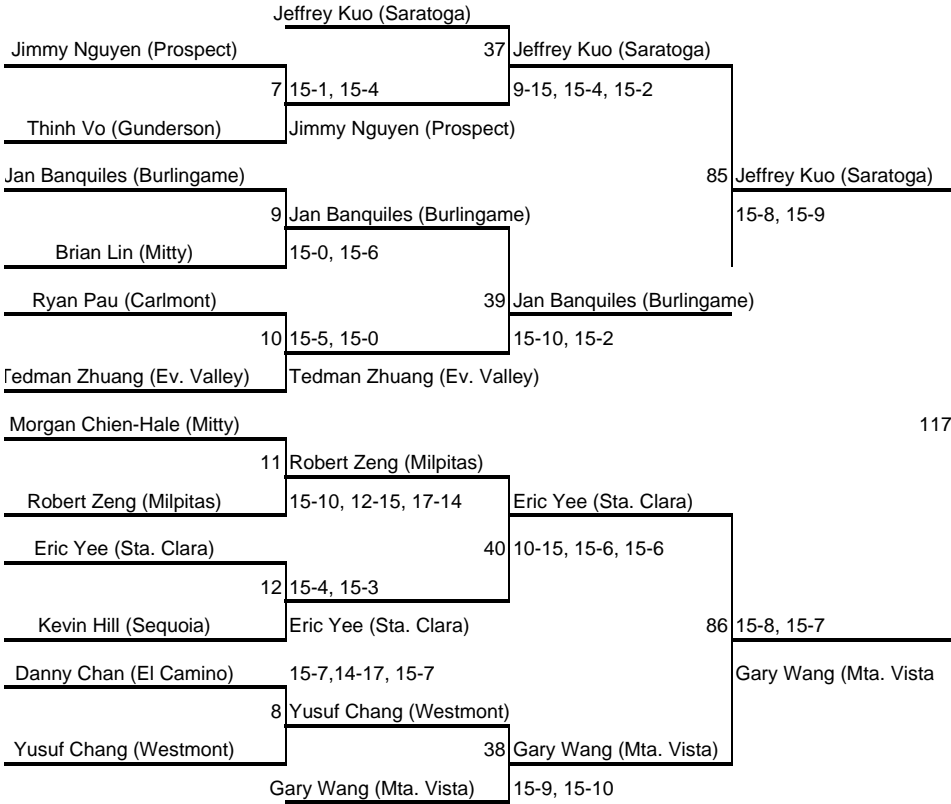

2011 CCS BOYS' SINGLES

PRESENTED BY

FARMERS

THANKS SPONSORS

Losers' Bracket