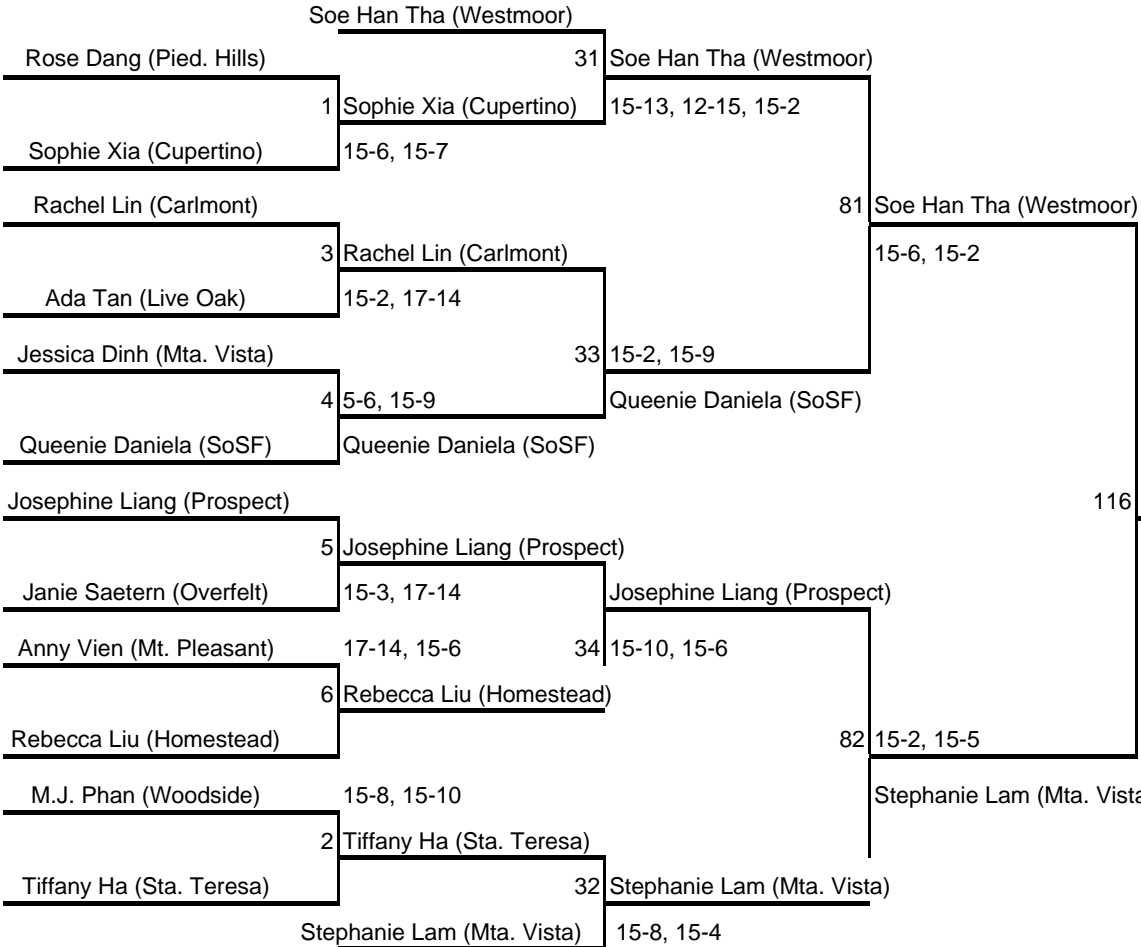

2011 CCS GIRLS' SINGLES

PRESENTED BY

THANKS SPONSORS!

Losers' Bracket