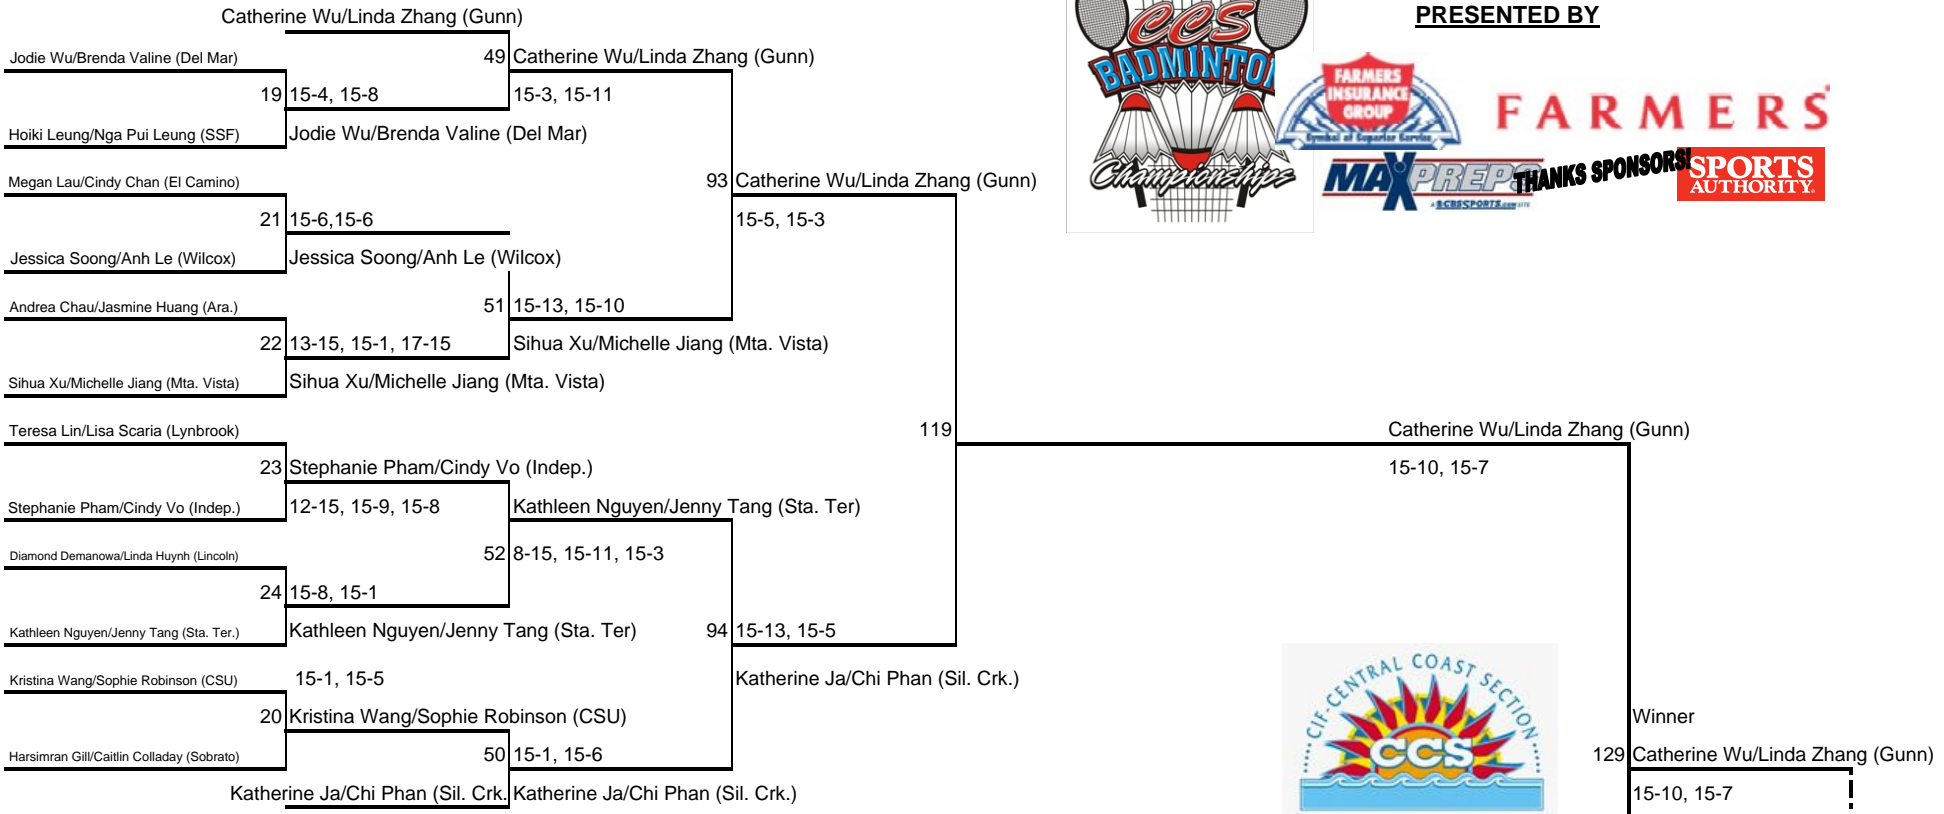

PRESENTED BY

FARMERS

THANKS SPONSORS!