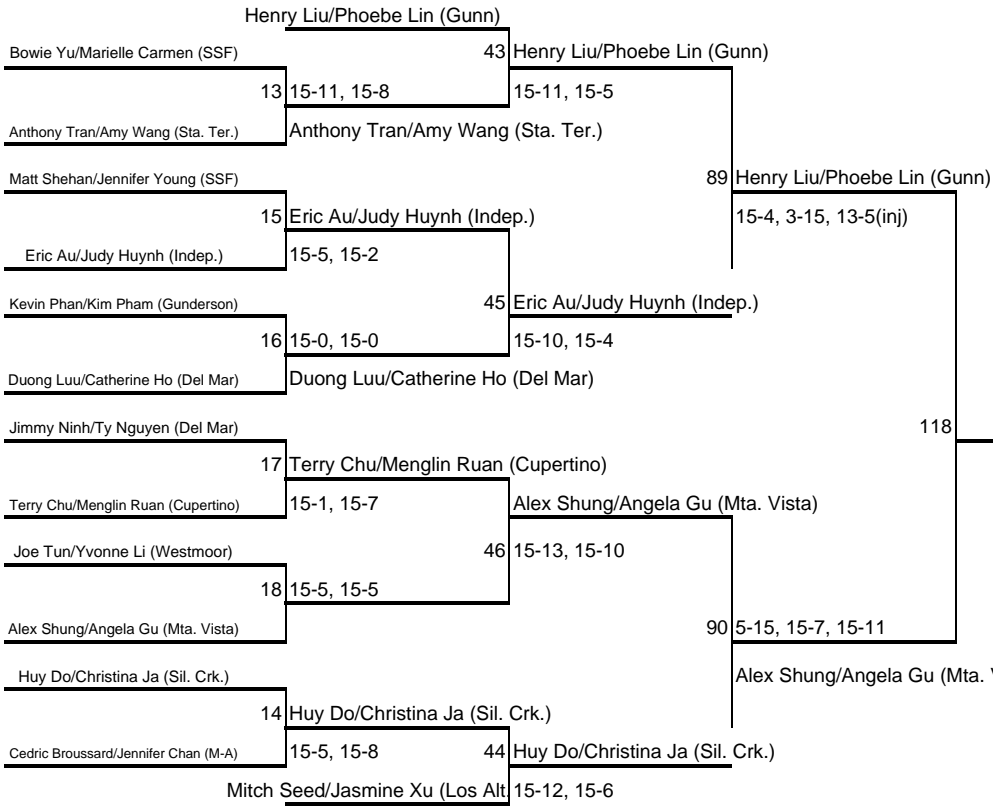

2011 CCS MIXED DOUBLES

PRESENTED BY

FARMERS

THANKS SPONSORS!

Losers' Bracket