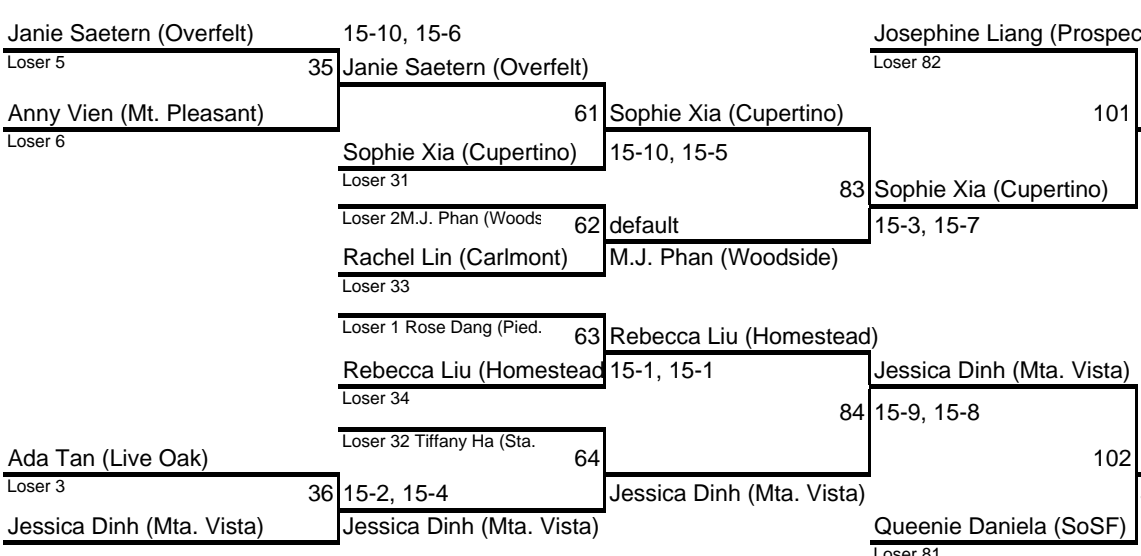

Boys' Doubles

- 1 Chetan Potu/Daniel Chow (Cupertino)
- 2 Martin Hung/Stanley Hung (Gunn)
- 3 Kevin Chau/Andrew Larock (Del Mar)
- 4 Troy Dang/Phong Nguyen (A. Hill)
- 5 Gavin Chan/Tony Bae (Mitty)
- 6 Andrei Papas/Erick Chavez (Branham)
- 7 Larry Chan/Louis Tsai (Milpitas)
- 8 Tommy Ng/Raymond Ng (Westmoor)
- 9 Gavin Rea/William Schultz (M-A)
- 10 Lawrence Luk/Aaron Lau (Cupertino)
- 11 Huey Trinh/Chris Lam (Indep.)
- 12 Cheeno Solas/John Ferrer (Jefferson)
- 13 Jordan Wong/Timothy Tran (San Mateo)
- 14 Devin Dhillon/Quan Hua (Sta. Ter.)

2011

PRESENTED BY:

FARMERS

FARMERS

2011 CCS GIRLS' SINGLES

PRESENTED BY

THANKS SPONSORS!

Losers' Bracket