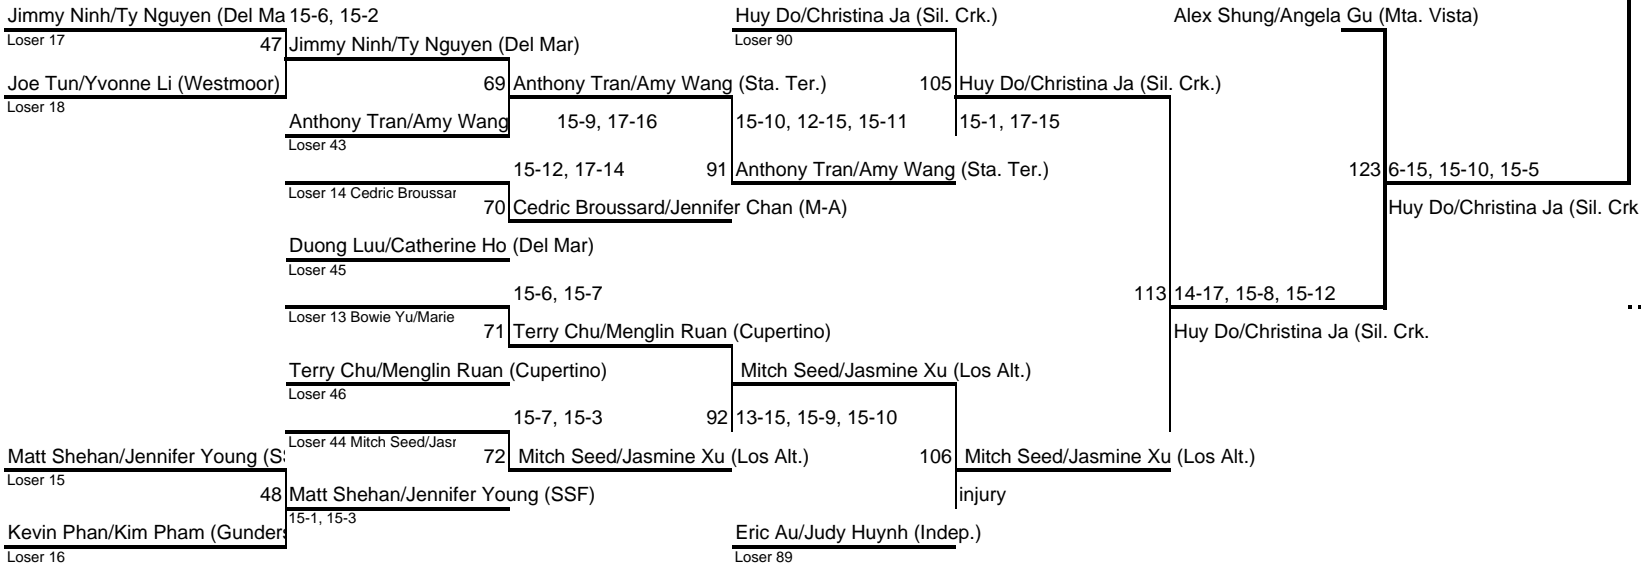

Losers' Bracket