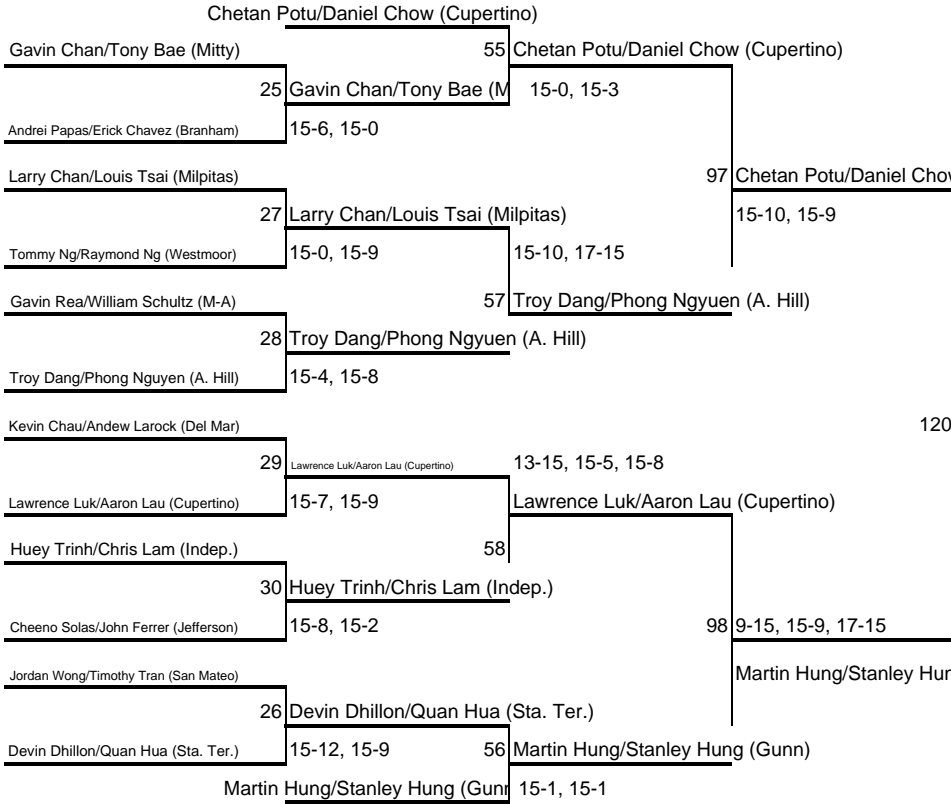

Boys' Doubles

- 1 Chetan Potu/Daniel Chow (Cupertino)
- 2 Martin Hung/Stanley Hung (Gunn)
- 3 Kevin Chau/Andrew Larock (Del Mar)
- 4 Troy Dang/Phong Nguyen (A. Hill)
- 5 Gavin Chan/Tony Bae (Mitty)
- 6 Andrei Papas/Erick Chavez (Branham)
- 7 Larry Chan/Louis Tsai (Milpitas)
- 8 Tommy Ng/Raymond Ng (Westmoor)
- 9 Gavin Rea/William Schultz (M-A)
- 10 Lawrence Luk/Aaron Lau (Cupertino)
- 11 Huey Trinh/Chris Lam (Indep.)
- 12 Cheeno Solas/John Ferrer (Jefferson)
- 13 Jordan Wong/Timothy Tran (San Mateo)
- 14 Devin Dhillon/Quan Hua (Sta. Ter.)

2011 CCS BOYS' SINGLES

PRESENTED BY

FARMERS

THANKS SPONSORS

Losers' Bracket

2011 CCS MIXED DOUBLES

PRESENTED BY

FARMERS

THANKS SPONSORS!

Losers' Bracket

2011 CCS GIRLS' DOUBLES

PRESENTED BY

FARMERS

THANKS SPONSORS!

Losers' Bracket

2011 CCS BOYS' DOUBLES

PRESENTED BY

FARMERS

THANKS SPONSORS!

Losers' Bracket