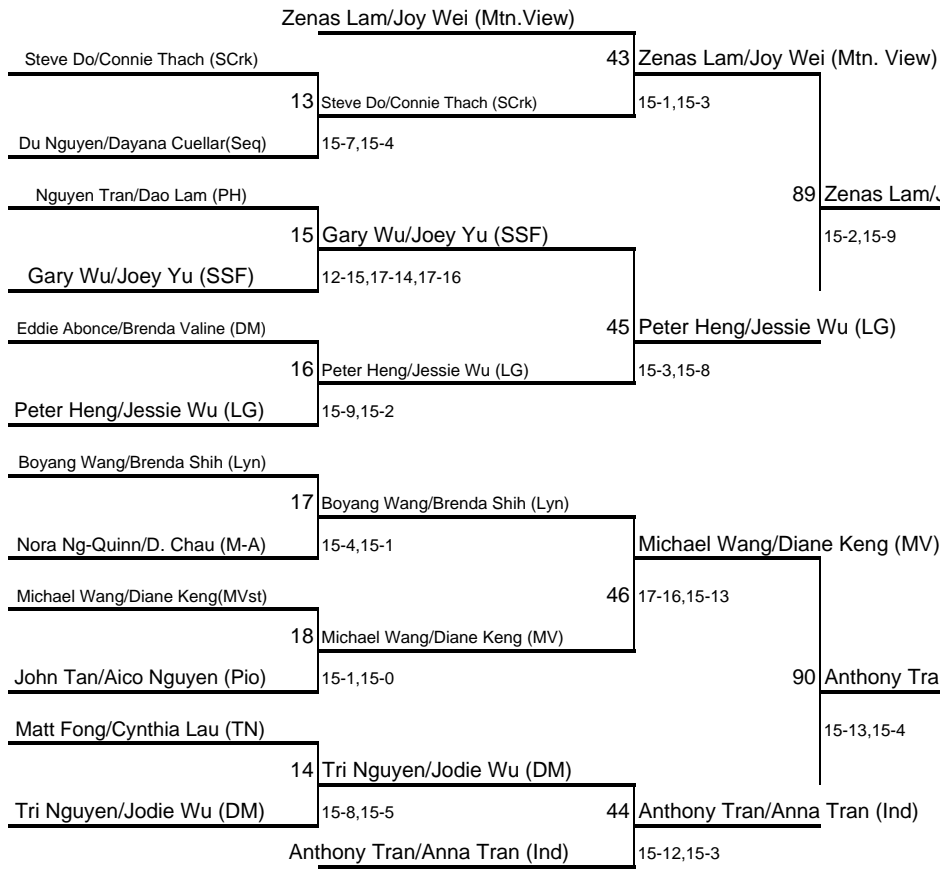

Boys' Doubles

- 1 Kenyon Kubo/Richard Jo (Wilcox)
- 2 Henry Liu/Stanley Hung (Gunn)
- 3 Duy Tang/Tan Nguyen (Ind)
- 4 Vincent Nguyen/Maynard Cabebe(Ind)
- 5 Eric Lai/Donald Leon (Mills)
- 6 Andres Ip/Jackie Ye (Pros)
- 7 Long Vo/Ryan Kim (Branham)
- 8 Chris Zuo/Spence Louie (SM)
- 9 Yi-An Tseng/Irwin Hsu (Home)
- 10 Perry Li/Kyle Tsent (Mills)
- 11 Ethan Lin/Jeff Lu (M.Vst)
- 12 Nasom Leung/Darren Yong (SSF)
- 13 Jason Eng/Sam Lee (Pros)
- 14 Daniel Dang/Josh Biso (Sil.Crk)

Mixed Doubles

- 1 Zenas Lam/Joy Wei (Mtn.View)
- 2 Anthony Tran/Anna Tran (Ind)
- 3 Boyang Wang/Brenda Shih (Lyn)
- 4 Peter Heng/Jessie Wu (LG)
- 5 Steve Do/Connie Thach (SCrk)
- 6 Du Nguyen/Dayana Cuellar(Seq)
- 7 Nguyen Tran/Dao Lam (PH)
- 8 Gary Wu/Joey Yu (SSF)
- 9 Eddie Abonce/Brenda Valine (DM)
- 10 Nora Ng-Quinn/D. Chau (M-A)
- 11 Michael Wang/Diane Keng(MVst)
- 12 John Tan/Aico Nguyen (Pio)
- 13 Matt Fong/Cynthia Lau (TN)
- 14 Tri Nguyen/Jodie Wu (DM)

PRESENTED BY:

FARMERS

2009 CCS BOYS' BADMINTON SINGLES

PRESENTED BY:

FARMERS

Losers' Bracket

2009 CCS BADMINTON MIXED DOUBLES

PRESENTED BY:

FARMERS

Losers' Bracket

2009 CCS BADMINTON GIRLS' DOUBLES

Hanna Wang/Nina Wang (M.Vst)

PRESENTED BY:

FARMERS

93 Hannah Wang/Nina Wang (MV)

15-3,15-7