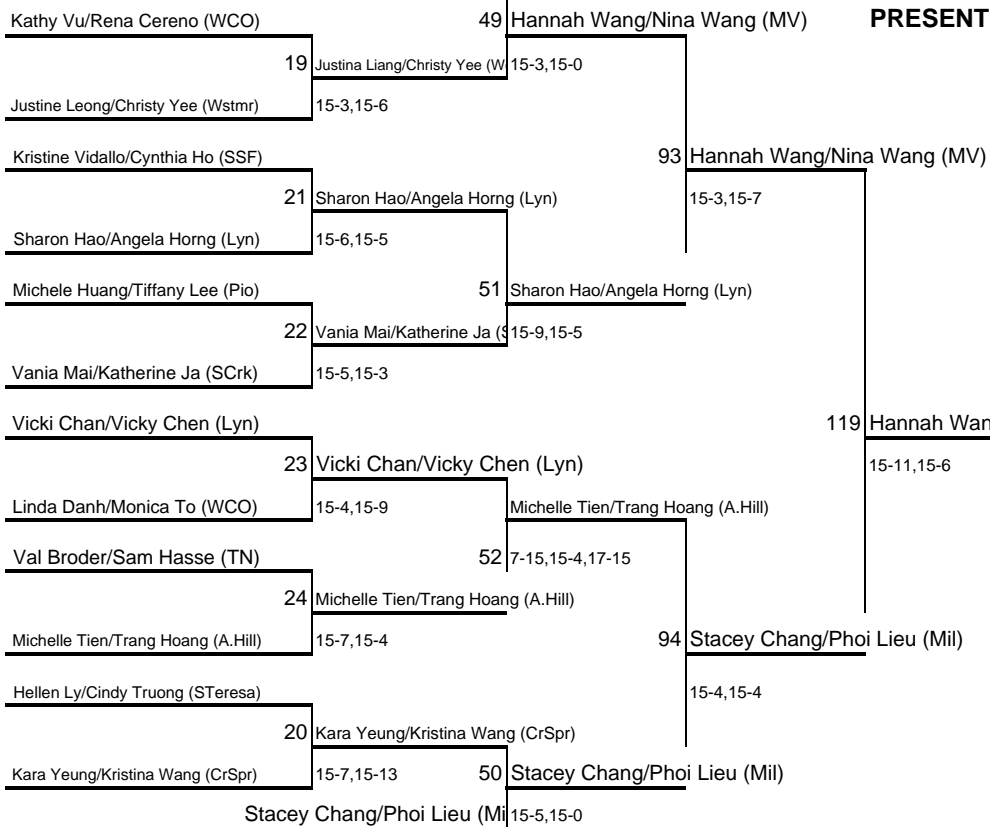

Boys' Doubles

- 1 Kenyon Kubo/Richard Jo (Wilcox)
- 2 Henry Liu/Stanley Hung (Gunn)
- 3 Duy Tang/Tan Nguyen (Ind)
- 4 Vincent Nguyen/Maynard Cabebe(Ind)
- 5 Eric Lai/Donald Leon (Mills)
- 6 Andres Ip/Jackie Ye (Pros)
- 7 Long Vo/Ryan Kim (Branham)
- 8 Chris Zuo/Spence Louie (SM)
- 9 Yi-An Tseng/Irwin Hsu (Home)
- 10 Perry Li/Kyle Tsent (Mills)
- 11 Ethan Lin/Jeff Lu (M.Vst)
- 12 Nasom Leung/Darren Yong (SSF)
- 13 Jason Eng/Sam Lee (Pros)
- 14 Daniel Dang/Josh Biso (Sil.Crk)

FARMERS

Losers' Bracket

2009 CCS BADMINTON GIRLS' DOUBLES

Hanna Wang/Nina Wang (M.Vst)

PRESENTED BY:

FARMERS

93 Hannah Wang/Nina Wang (MV)

15-3,15-7