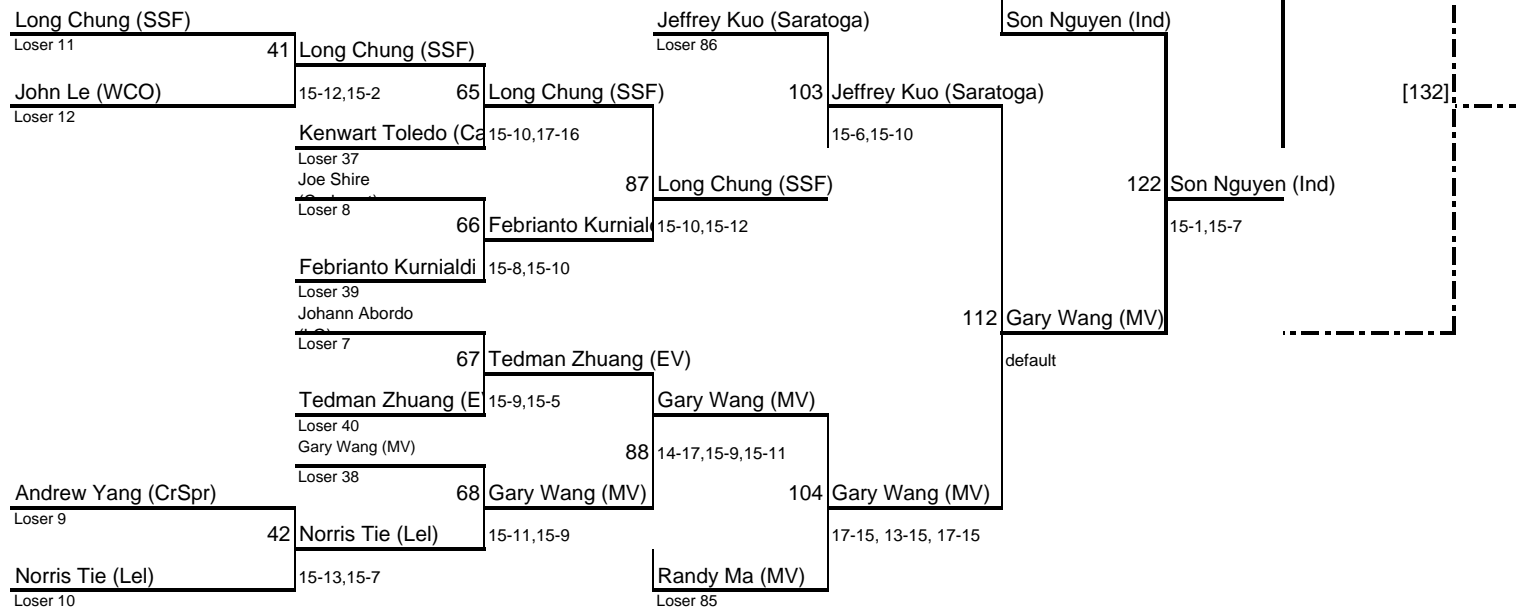

Losers' Bracket