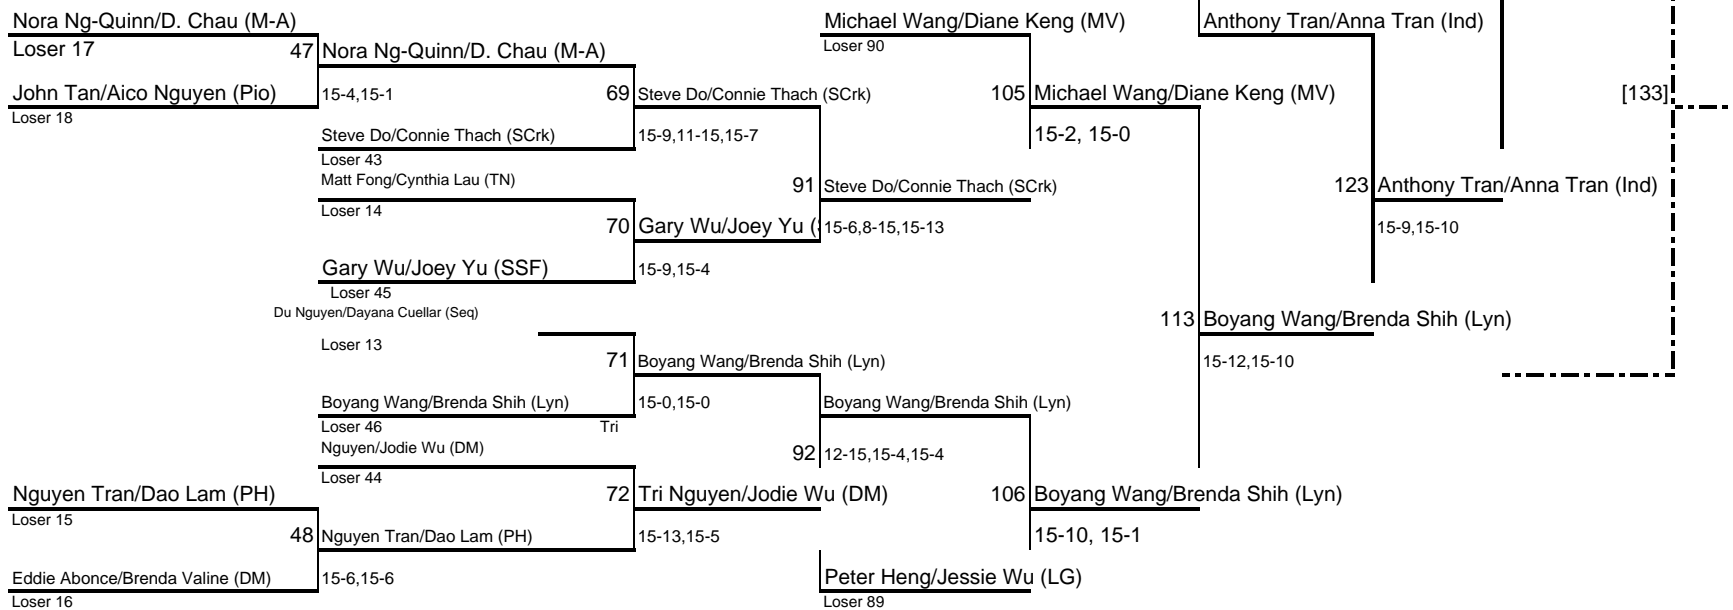

PRESENTED BY:

FARMERS

2009 CCS BOYS' BADMINTON SINGLES

PRESENTED BY:

FARMERS

Losers' Bracket

2009 CCS BADMINTON MIXED DOUBLES

PRESENTED BY:

FARMERS

Losers' Bracket

2009 CCS BADMINTON GIRLS' DOUBLES

Hanna Wang/Nina Wang (M.Vst)

PRESENTED BY:

FARMERS

93 Hannah Wang/Nina Wang (MV)

15-3,15-7