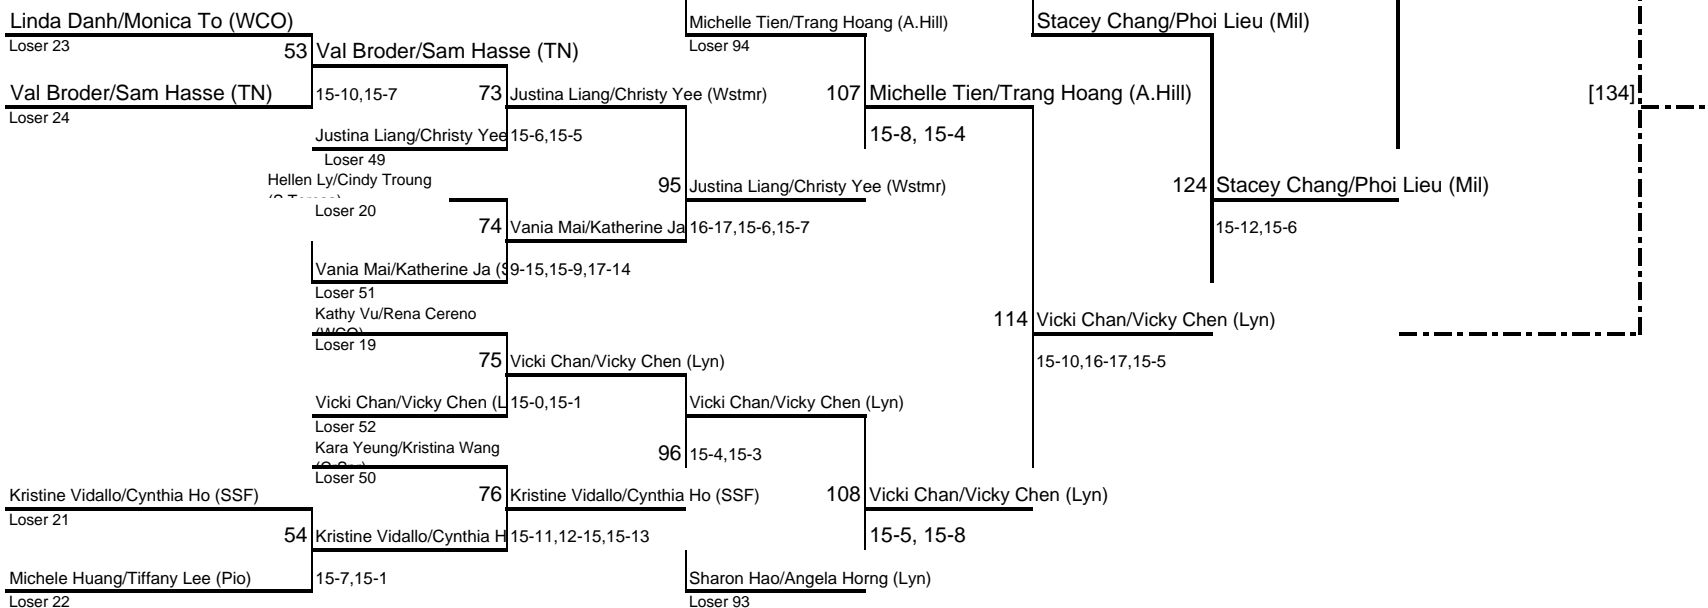

119 Hannah Wang/Nina Wang (MV)

15-11,15-6

129 Hannah Wang/Nina Wang (MV)

15-11,15-6

Losers' Bracket

[134]

2009 CCS BOYS' BADMINTON DOUBLES

PRESENTED BY: