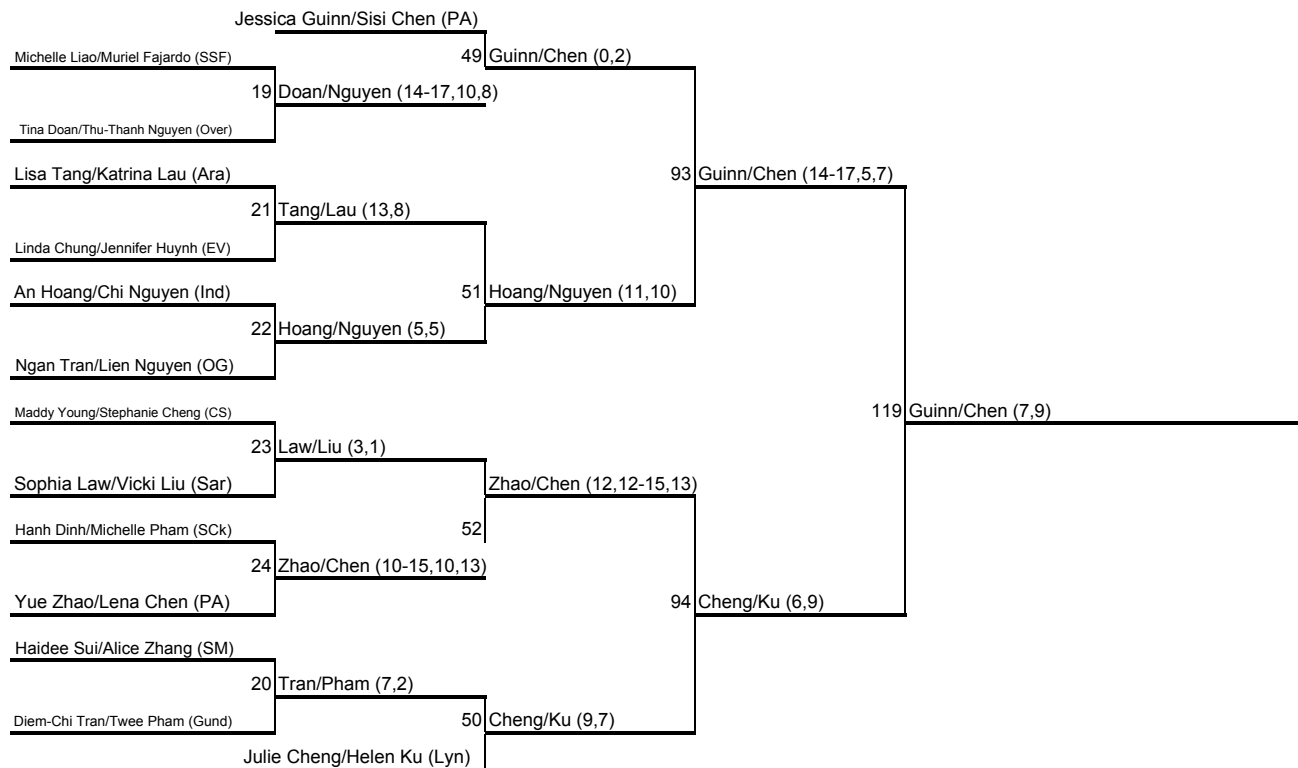

2004 CCS GIRLS' DOUBLES

SEEDS

1. Jessica Guinn/Sisi Chen (Palo Alto)
2. Julie Cheng/Helen Ku (Lynbrook)
3. Sophia Law/Vicki Liu (Saratoga)
4. An Hoang/Chi Nguyen (Independence)

Losers' Bracket