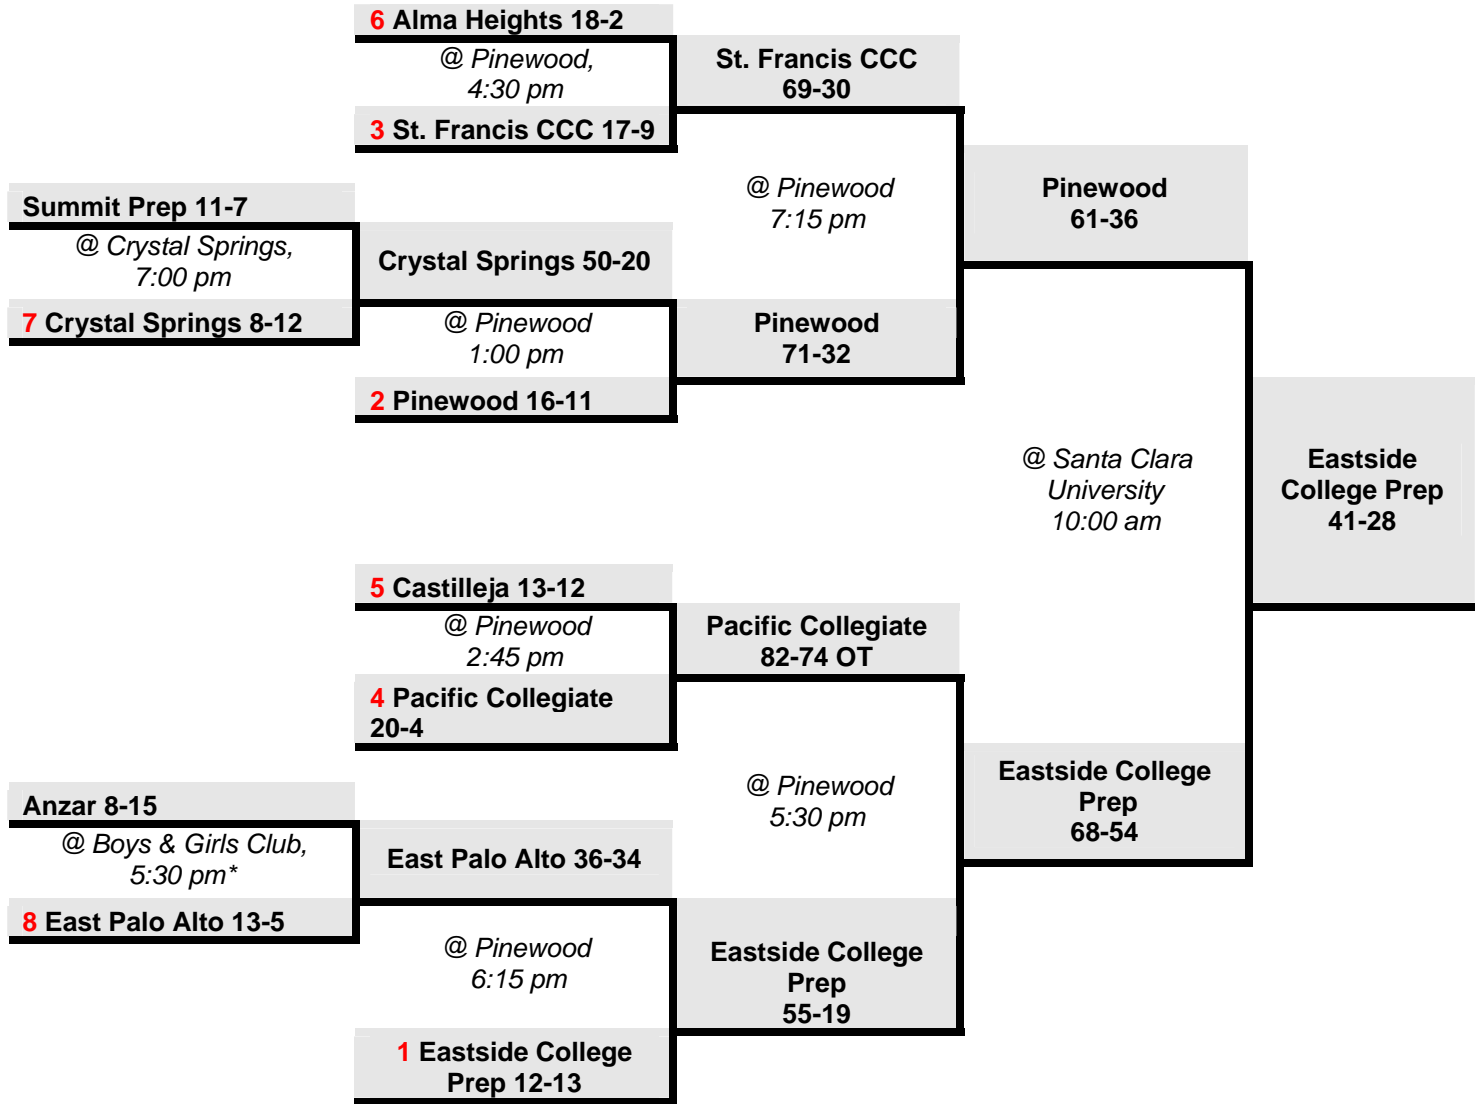

2011-2012 CCS GIRLS
BASKETBALL CHAMPIONSHIPS
DIVISION V

PRESENTED BY THE FARMERS INSURANCE GROUP

1 ST Round Thursday February 23	Quarter Finals Saturday February 25	Semi Finals Wednesday February 29	Finals Saturday March 3	Champion
--	---	---	-------------------------------	----------

* indicates doubleheader with boys team

Site addresses, quarter & semi final possible game times as well as other tournament information can be found on page 2

<p>THANKS SPONSORS! Presented by:</p>				
	<p>FARMERS</p>	<p>A CBS SPORTS .COM SITE</p>	<p>Official CCS BASKETBALL</p>	

Possible Quarter Final Round Times -- Saturday, February 25 Game times: 1:00/2:45/4:30/6:15
 These times will be assigned to this round of play after the previous round results are known. The times do not go in order of seed or bracket placement.

Possible Semi Final Round Times — Wednesday, February 29 Game times: 5:30 or 7:30 pm

Hash Tags for Girls Division V Schools

[Click here to read about accessing our exciting Basketball Playoff Information via your cell phone!](#)