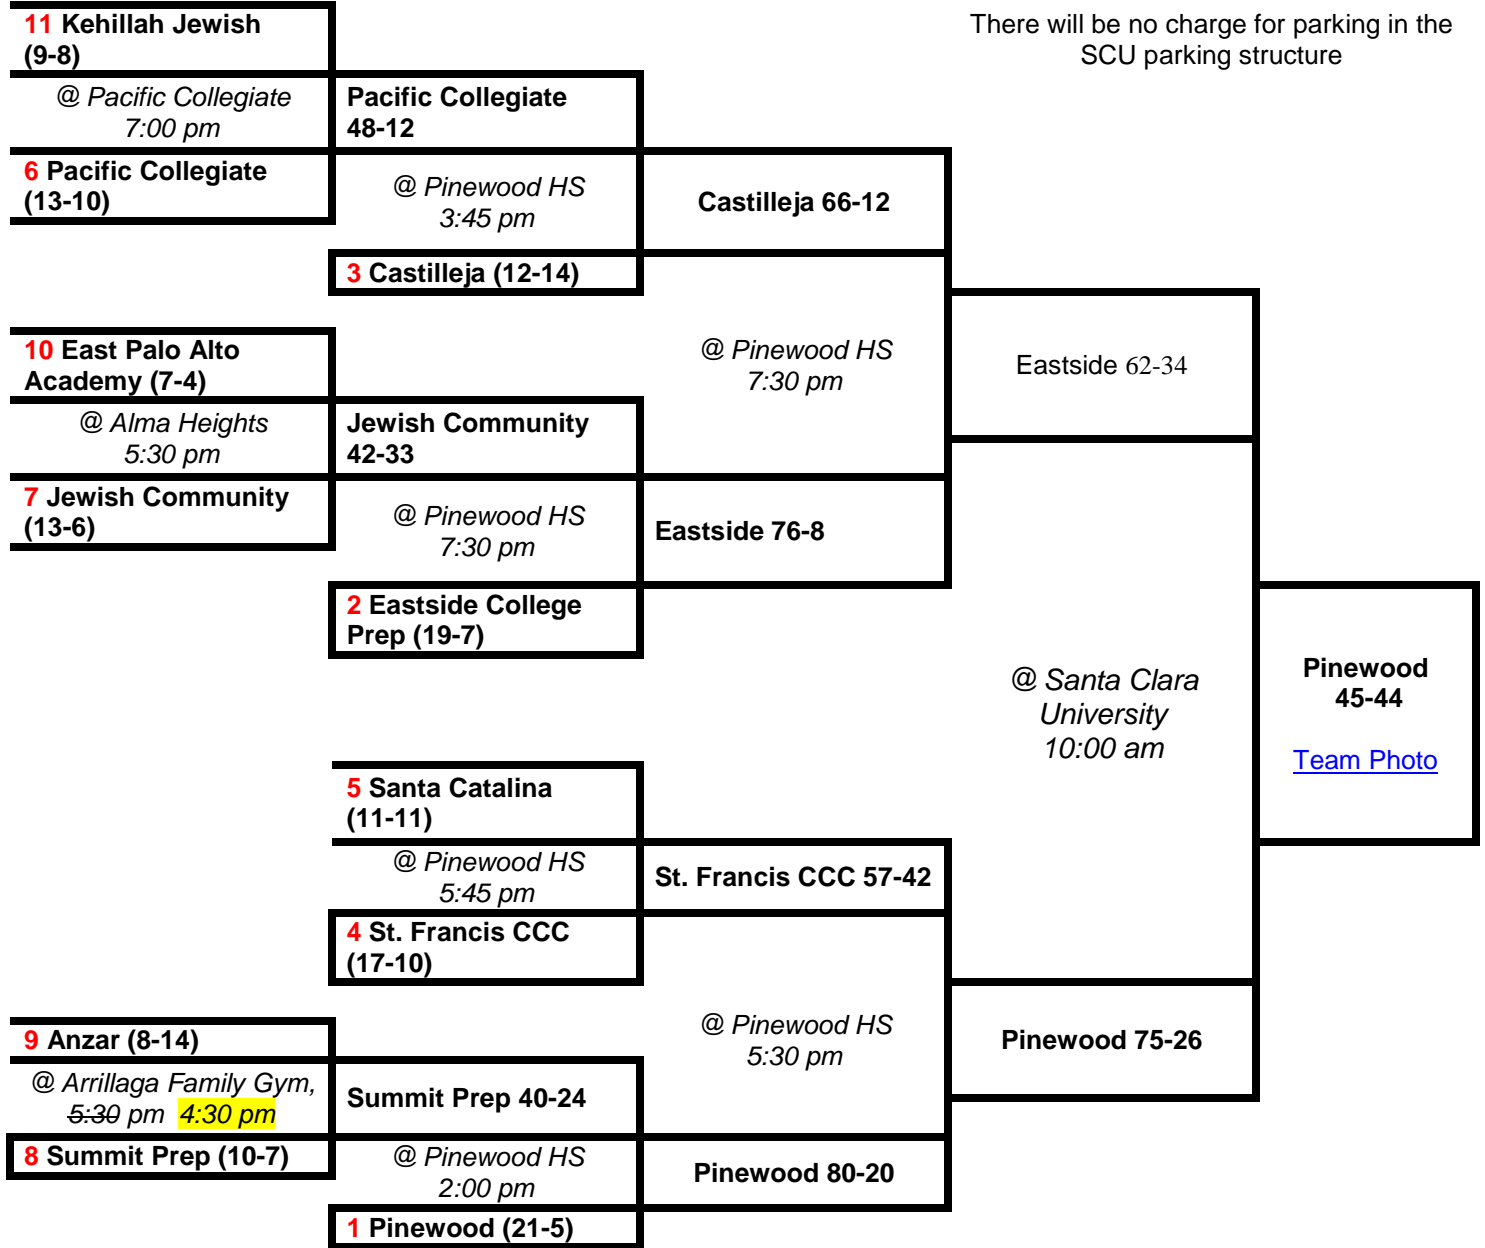

2010-2011 CCS GIRLS BASKETBALL CHAMPIONSHIPS DIVISION V

PRESENTED BY THE FARMERS INSURANCE GROUP

<u>2nd Round</u> Thursday, Feb. 24	<u>Qtr. Finals</u> Saturday, February, 26	<u>Semi Finals</u> Wednesday, March 2	<u>Finals</u> Saturday, March 5	<u>Champion</u>
--------------------------------------------------	-------------------------------------------------	---------------------------------------------	---------------------------------------	-----------------

Site addresses and possible Quarter and Semi Final game times can be found on page 2

Presented by:

FARMERS

THANKS SPONSORS!

OFFICIAL CCS BASKETBALL

CCS POSTS TIMES AND IN SOME CASES SITES OF CONTESTS AFTER THE PREVIOUS ROUND IS COMPLETE. Why? [Click here for a complete explanation.](#)

Possible Quarter Final Round Times -- Saturday, February. 26 Game times: 2:00/3:45/5:45/7:30 pm

These times will be assigned to this round of play after the previous round results are known. The times do not go in order of seed or bracket placement.

Possible Semi Final Round Times — Wednesday, March 2 Game times: 5:30 or 7:30 pm

These times will be assigned to this round of play after the previous round results are known. The times do not go in order of seed or bracket placement.