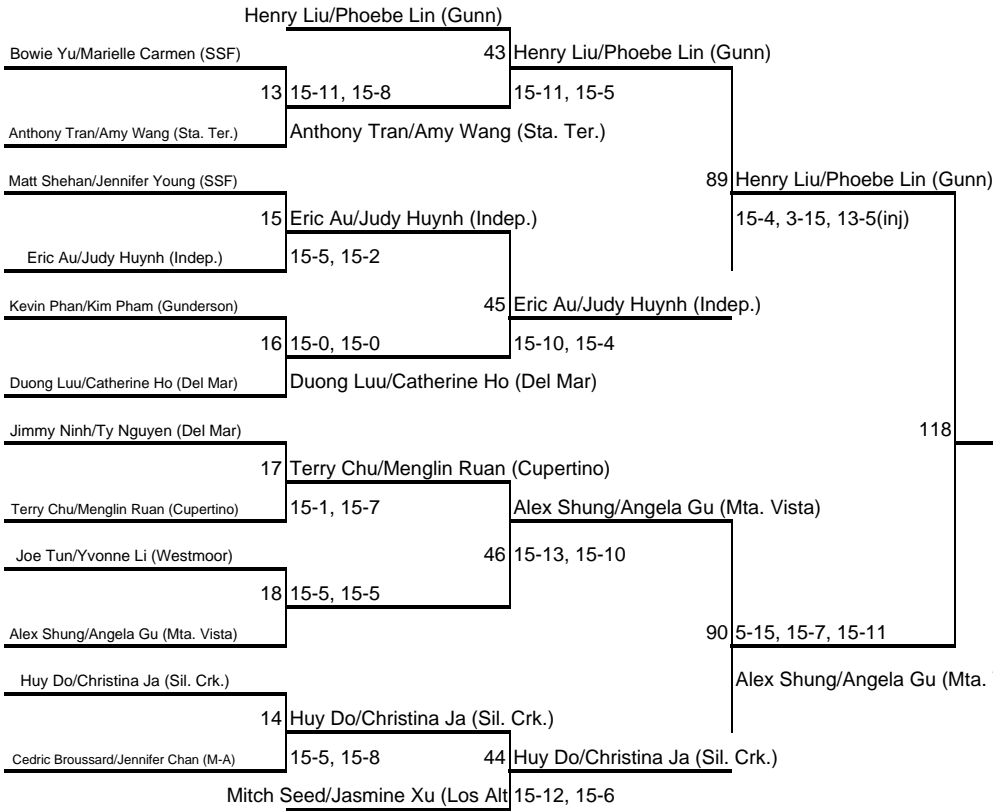

2011 CCS MIXED DOUBLES

PRESENTED BY

FARMERS

THANKS SPONSORS!

Winner

128 Henry Liu/Phoebe Lin (Gunn)

15-4, 15-6

[133]

Losers' Bracket