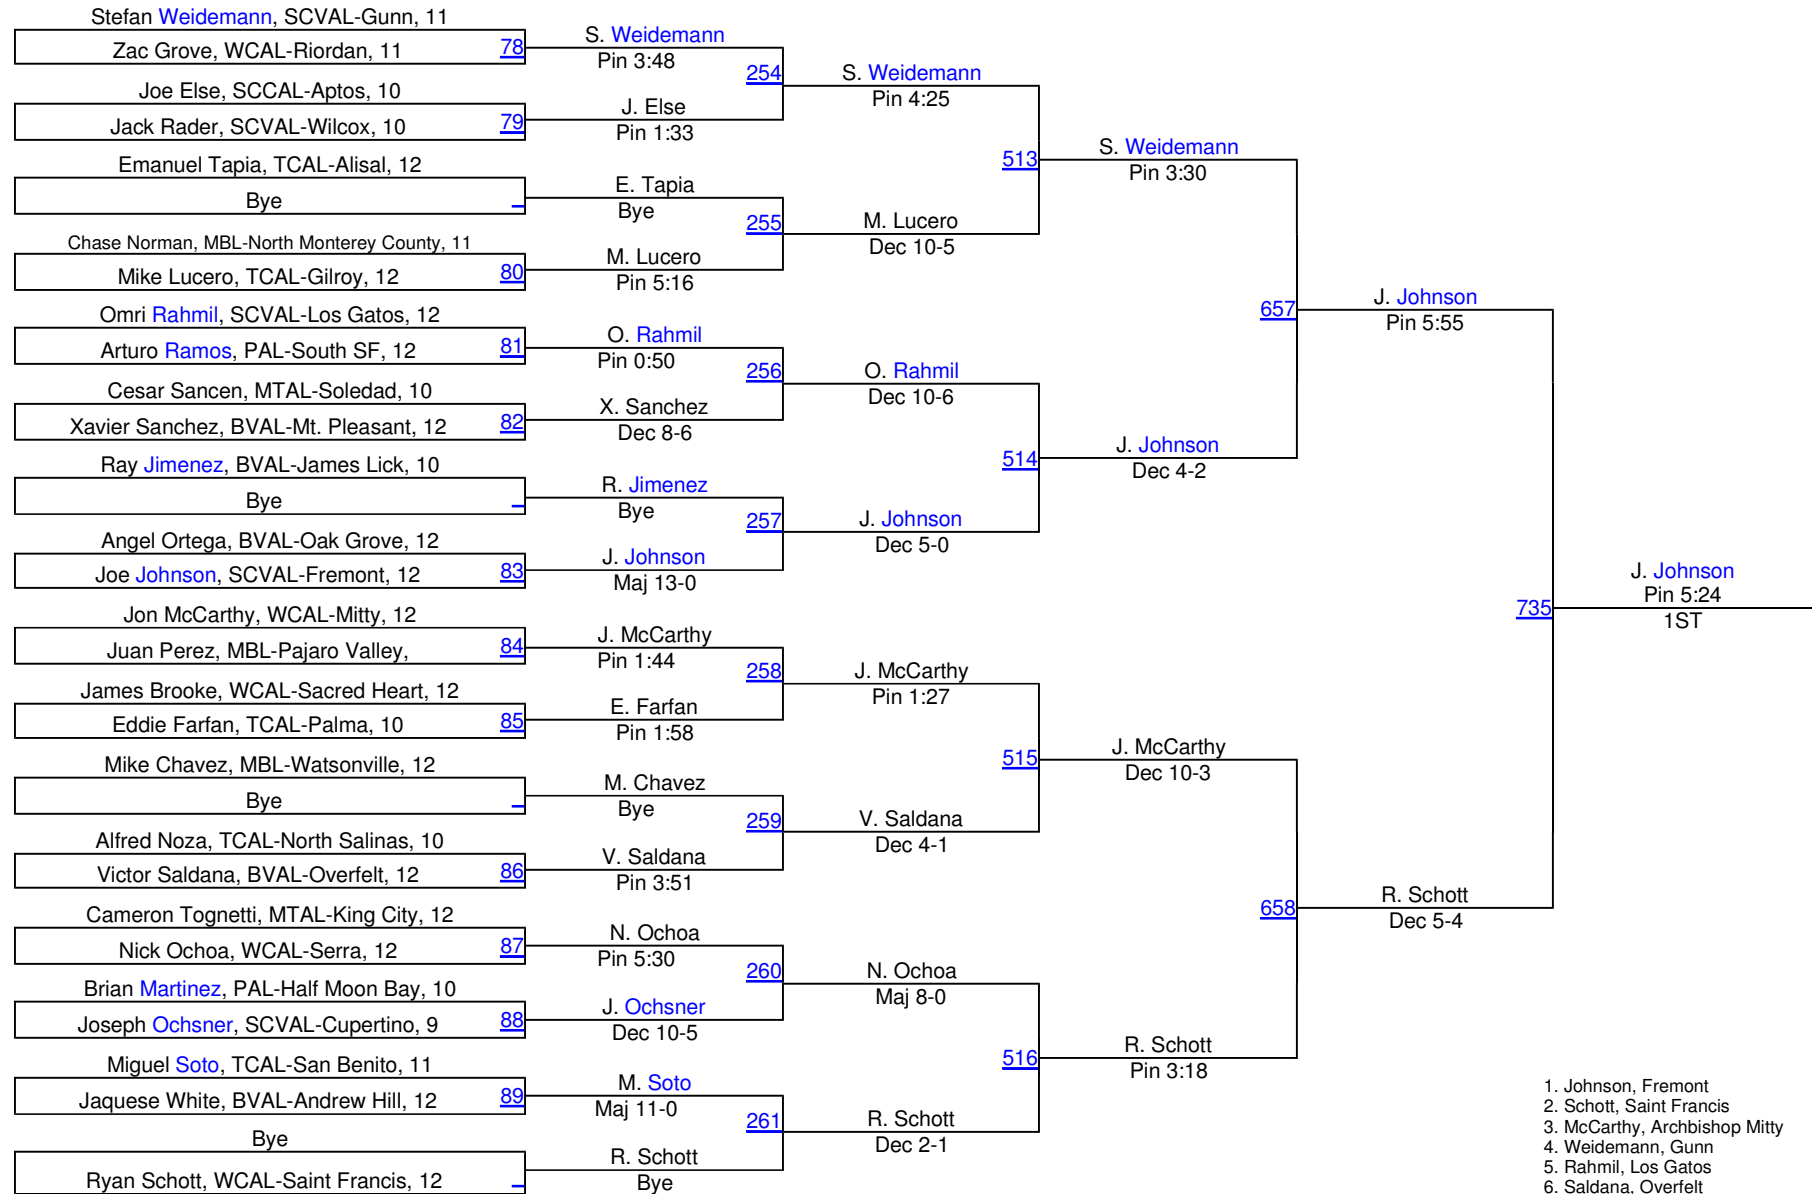

2010 Central Coast Section (CCS)

140

1. Johnson, Fremont
2. Schott, Saint Francis
3. McCarthy, Archbishop Mitty
4. Weidemann, Gunn
5. Rahmil, Los Gatos
6. Saldana, Overfelt