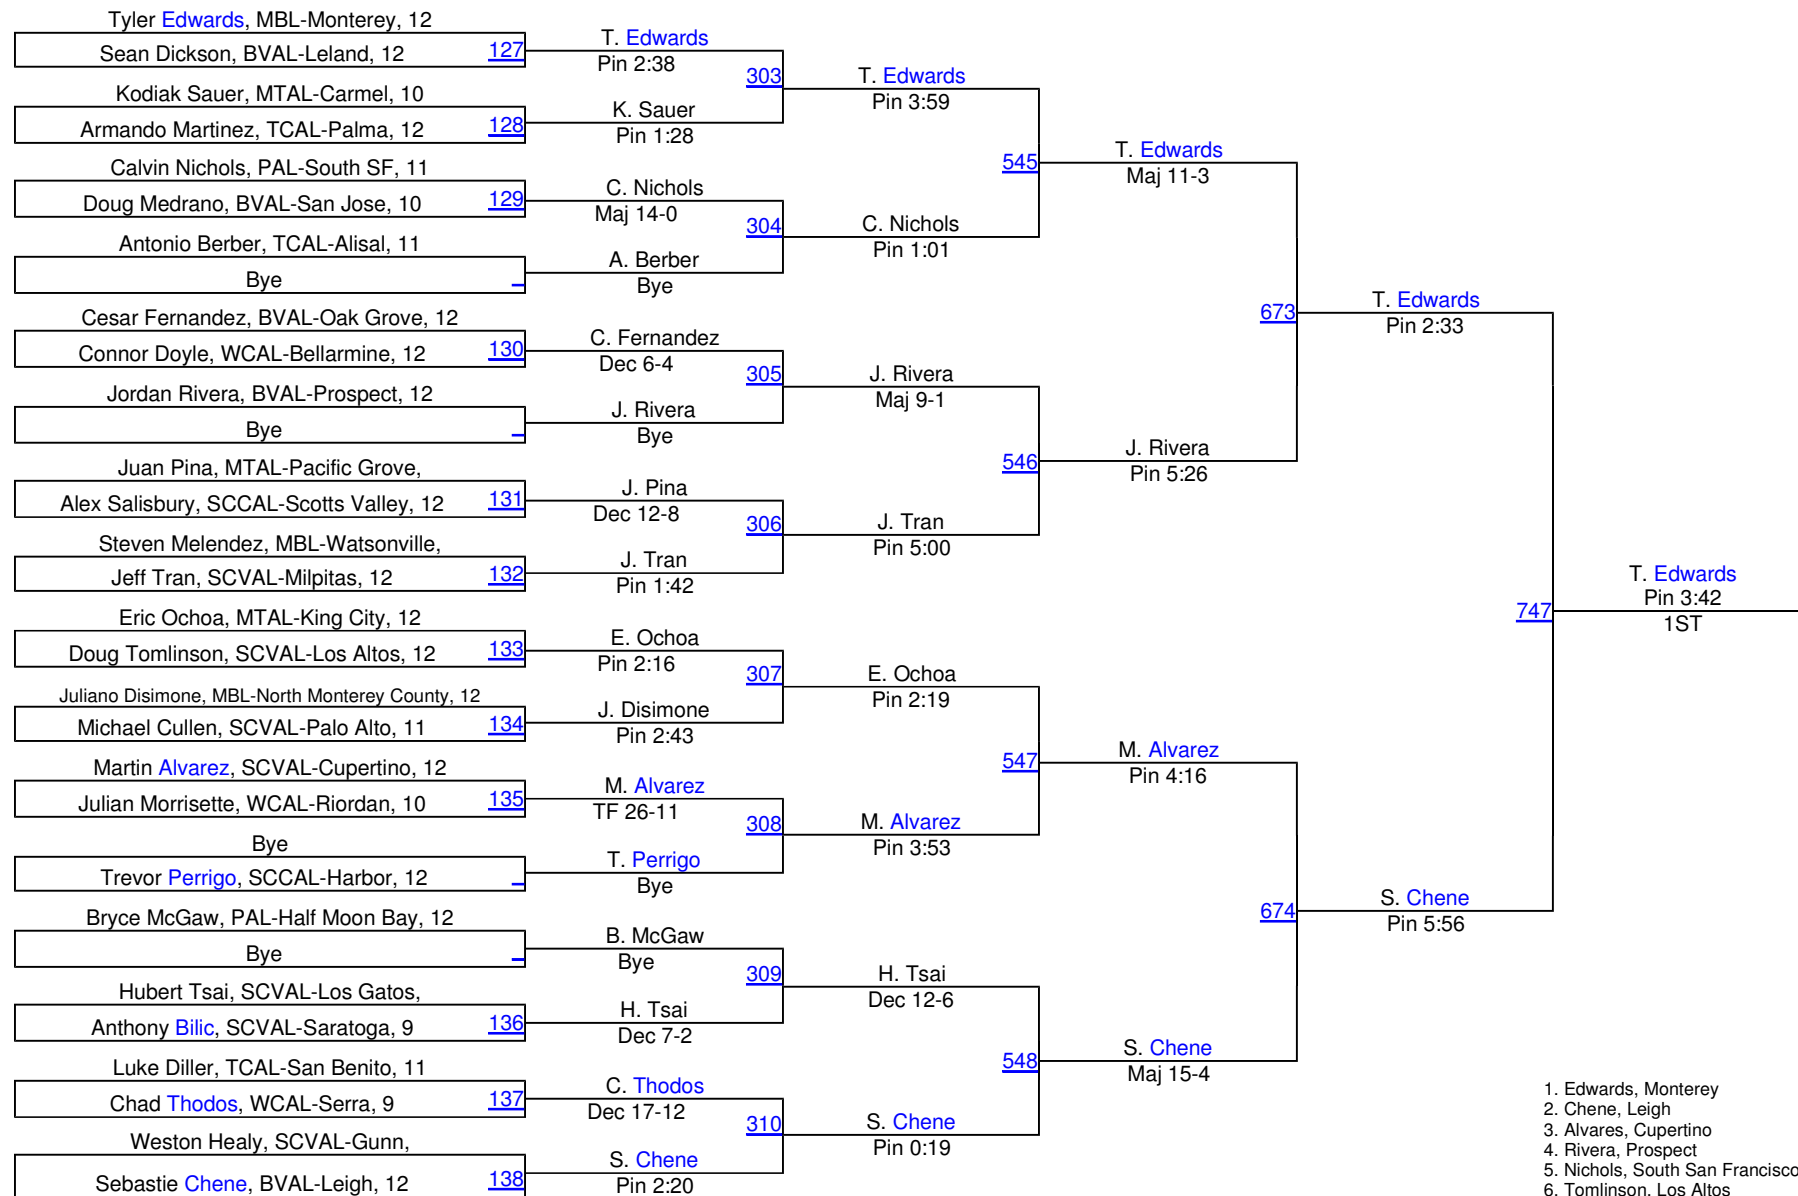

2010 Central Coast Section (CCS)

171

1. Edwards, Monterey
2. Chene, Leigh
3. Alvares, Cupertino
4. Rivera, Prospect
5. Nichols, South San Francisco
6. Tomlinson, Los Altos