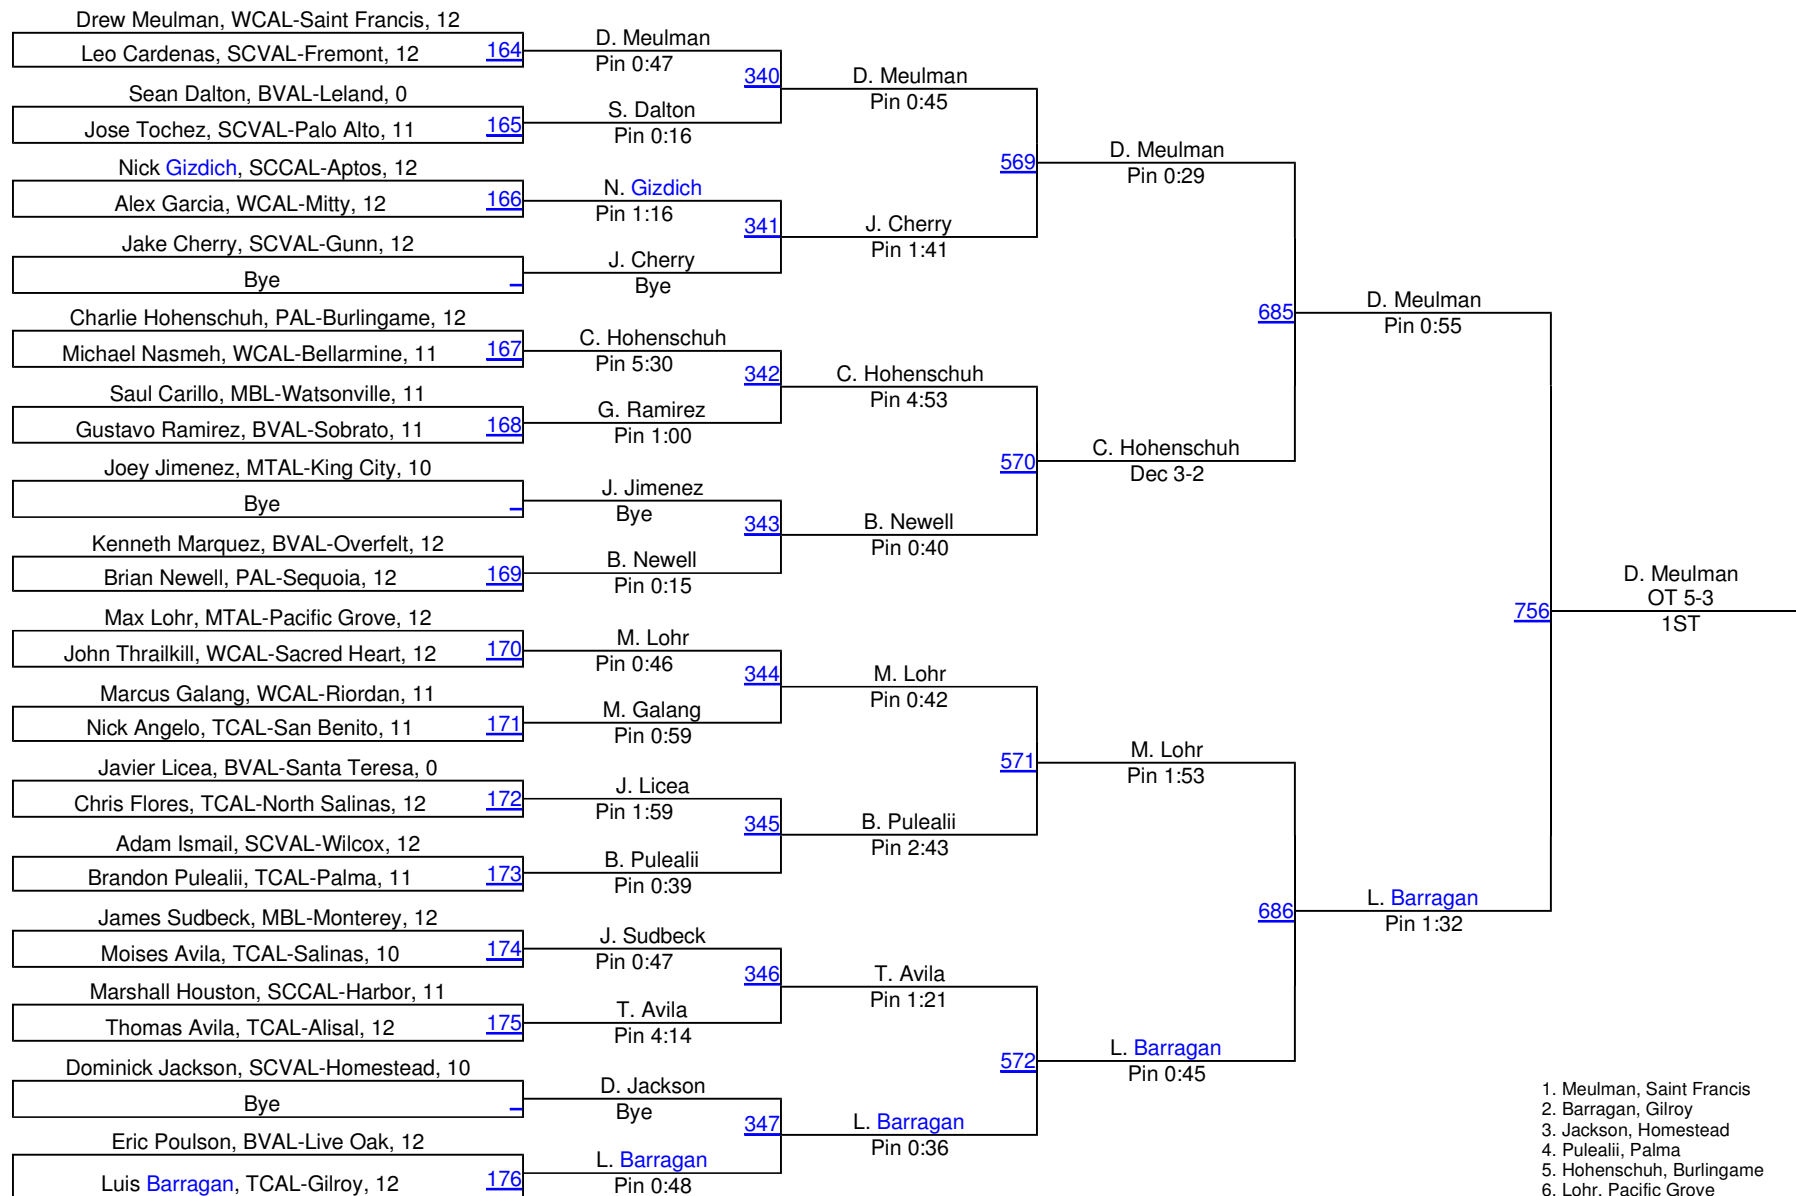

2010 Central Coast Section (CCS)

285