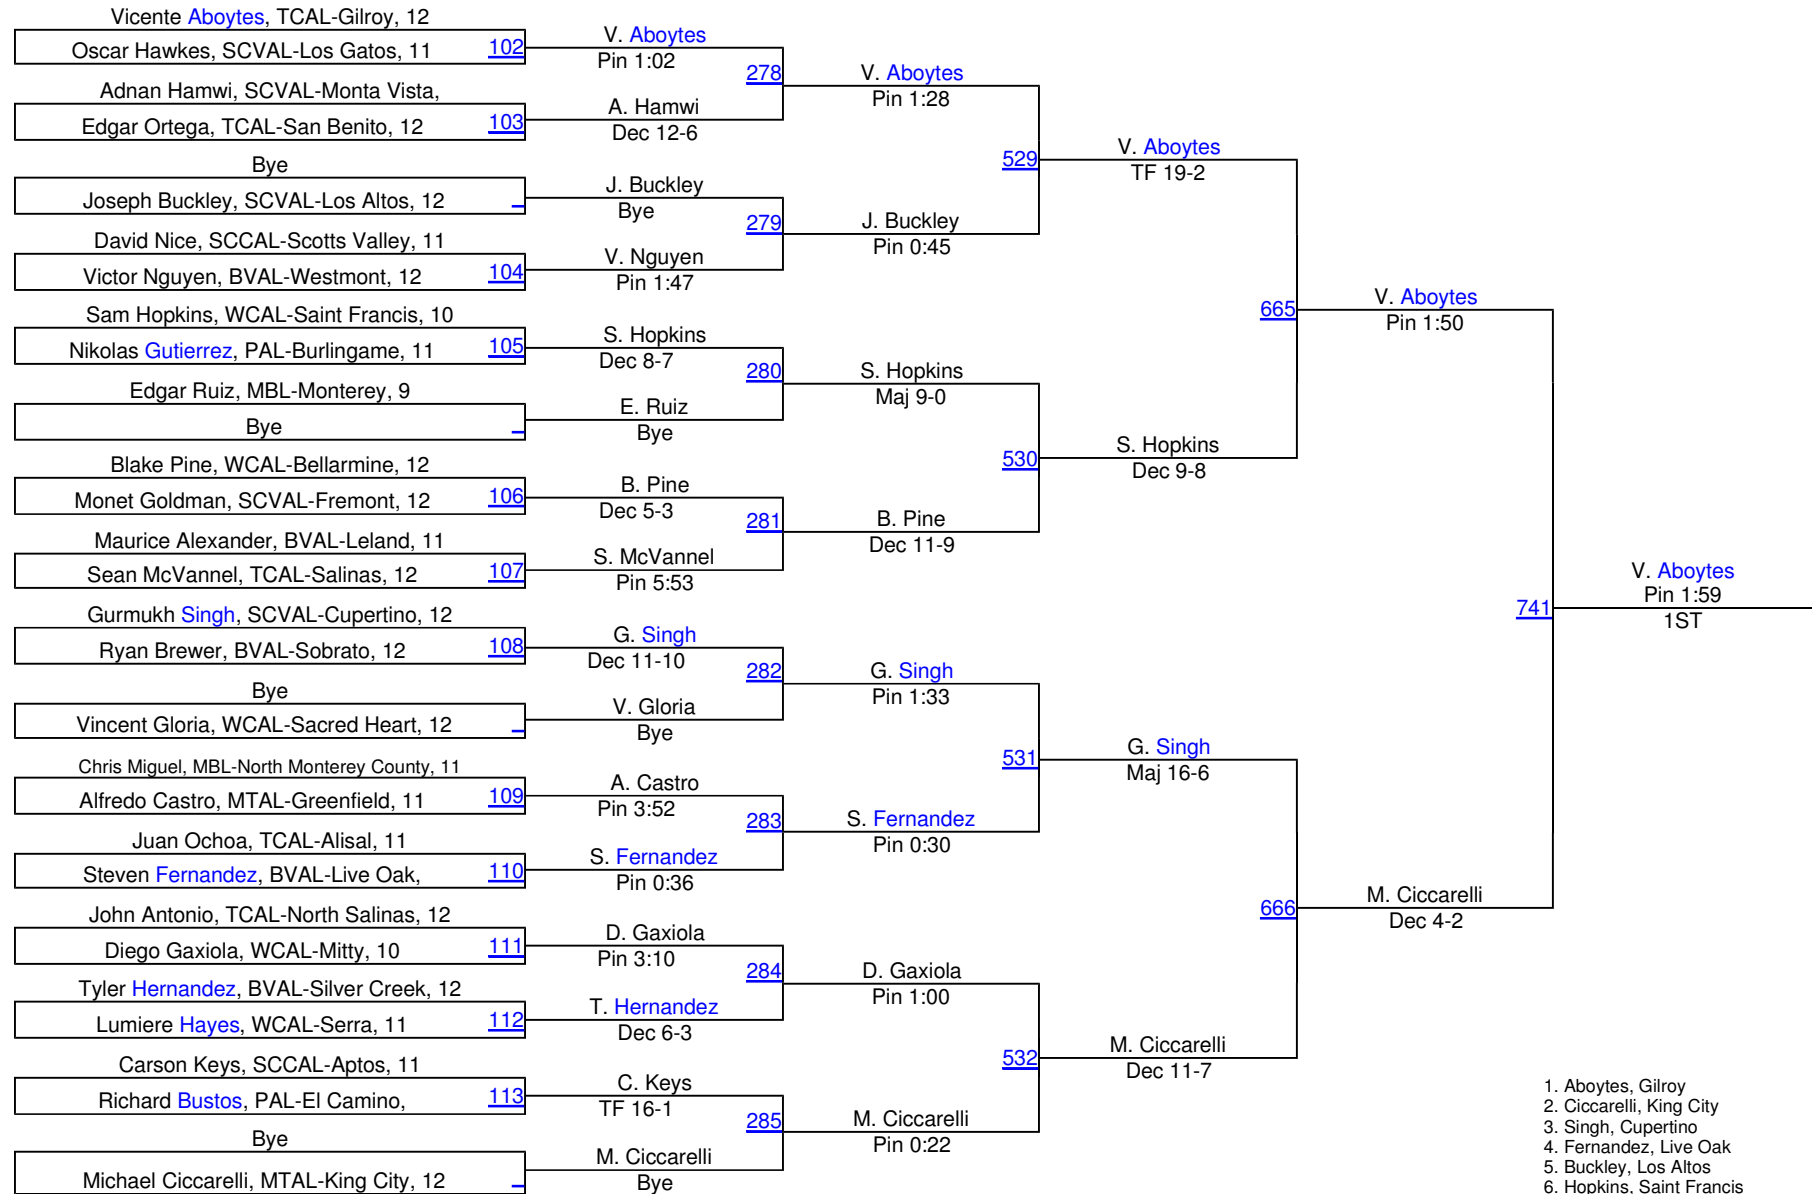

# 2010 Central Coast Section (CCS)

**152**

1. Aboytes, Gilroy
2. Ciccarelli, King City
3. Singh, Cupertino
4. Fernandez, Live Oak
5. Buckley, Los Altos
6. Hopkins, Saint Francis