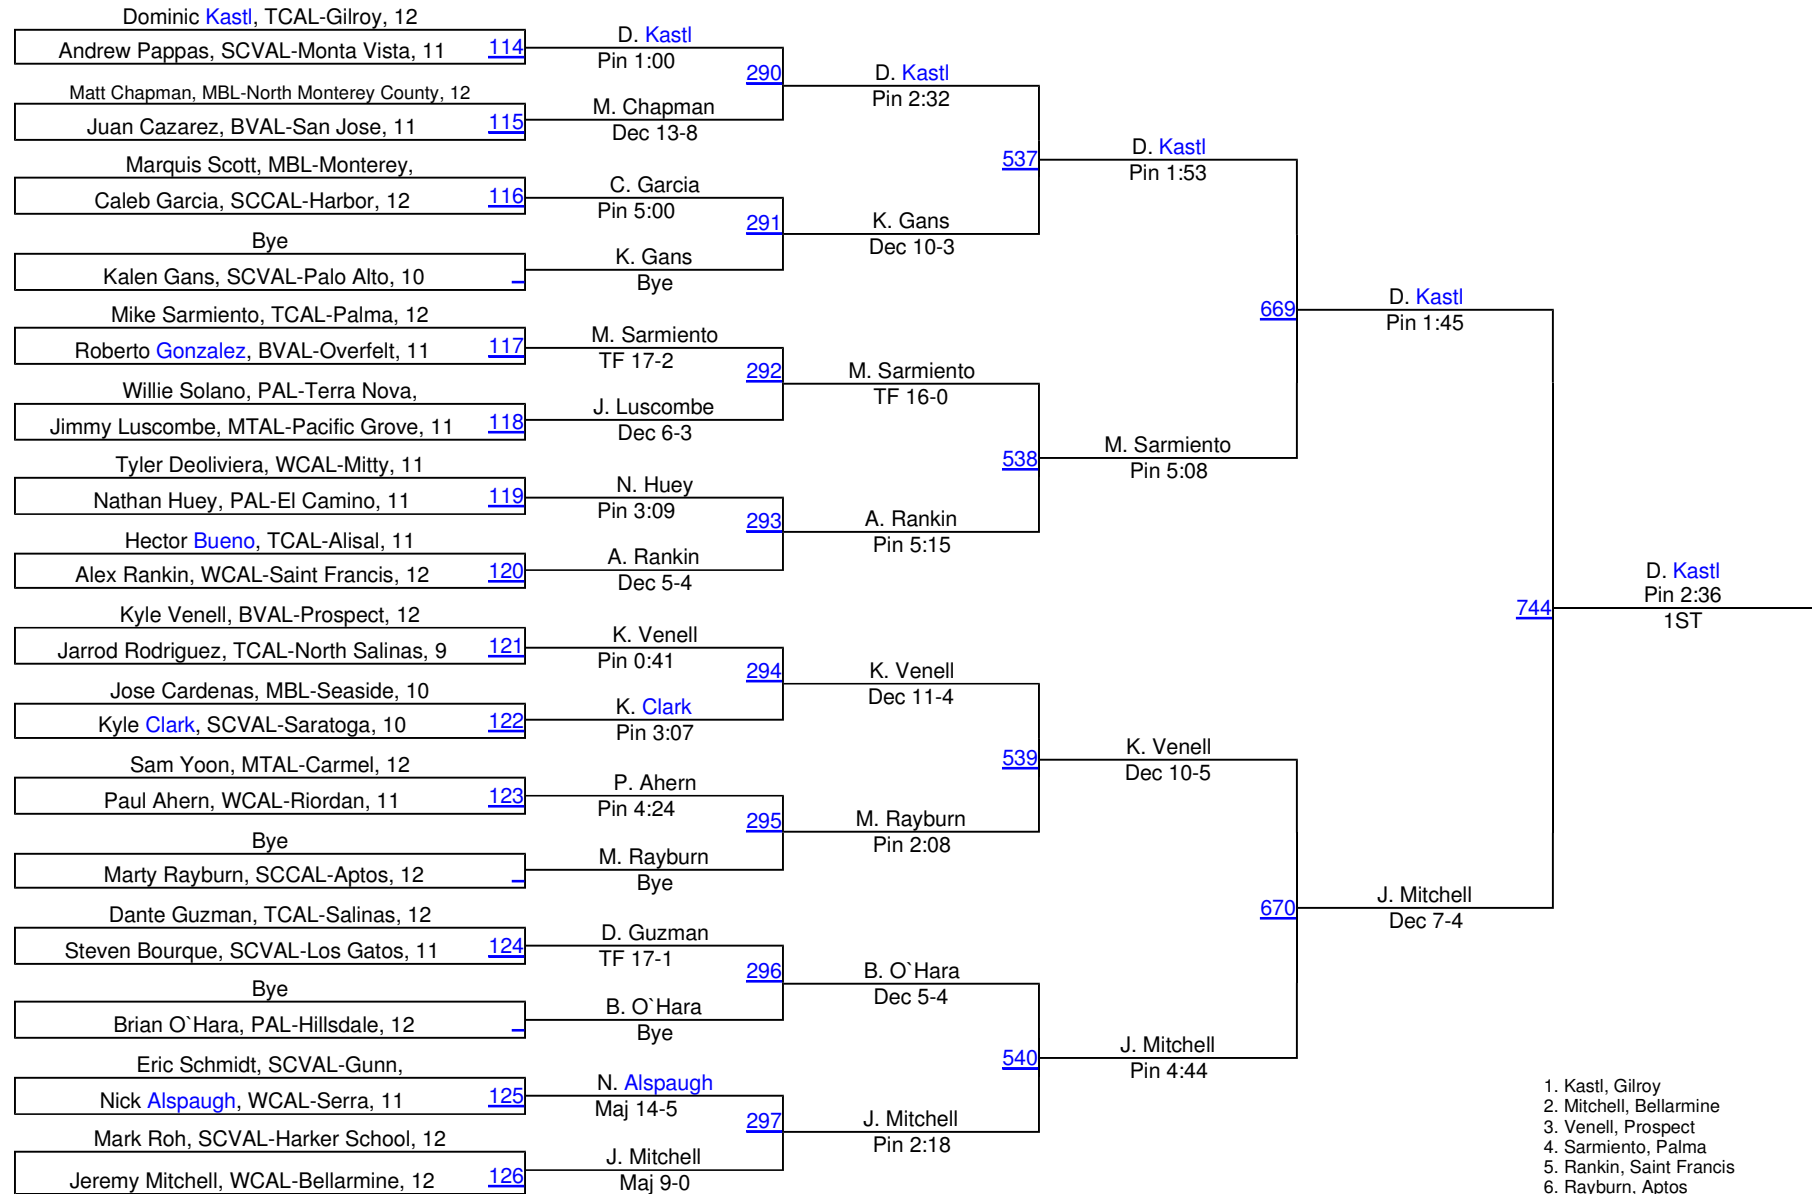

2010 Central Coast Section (CCS)

160