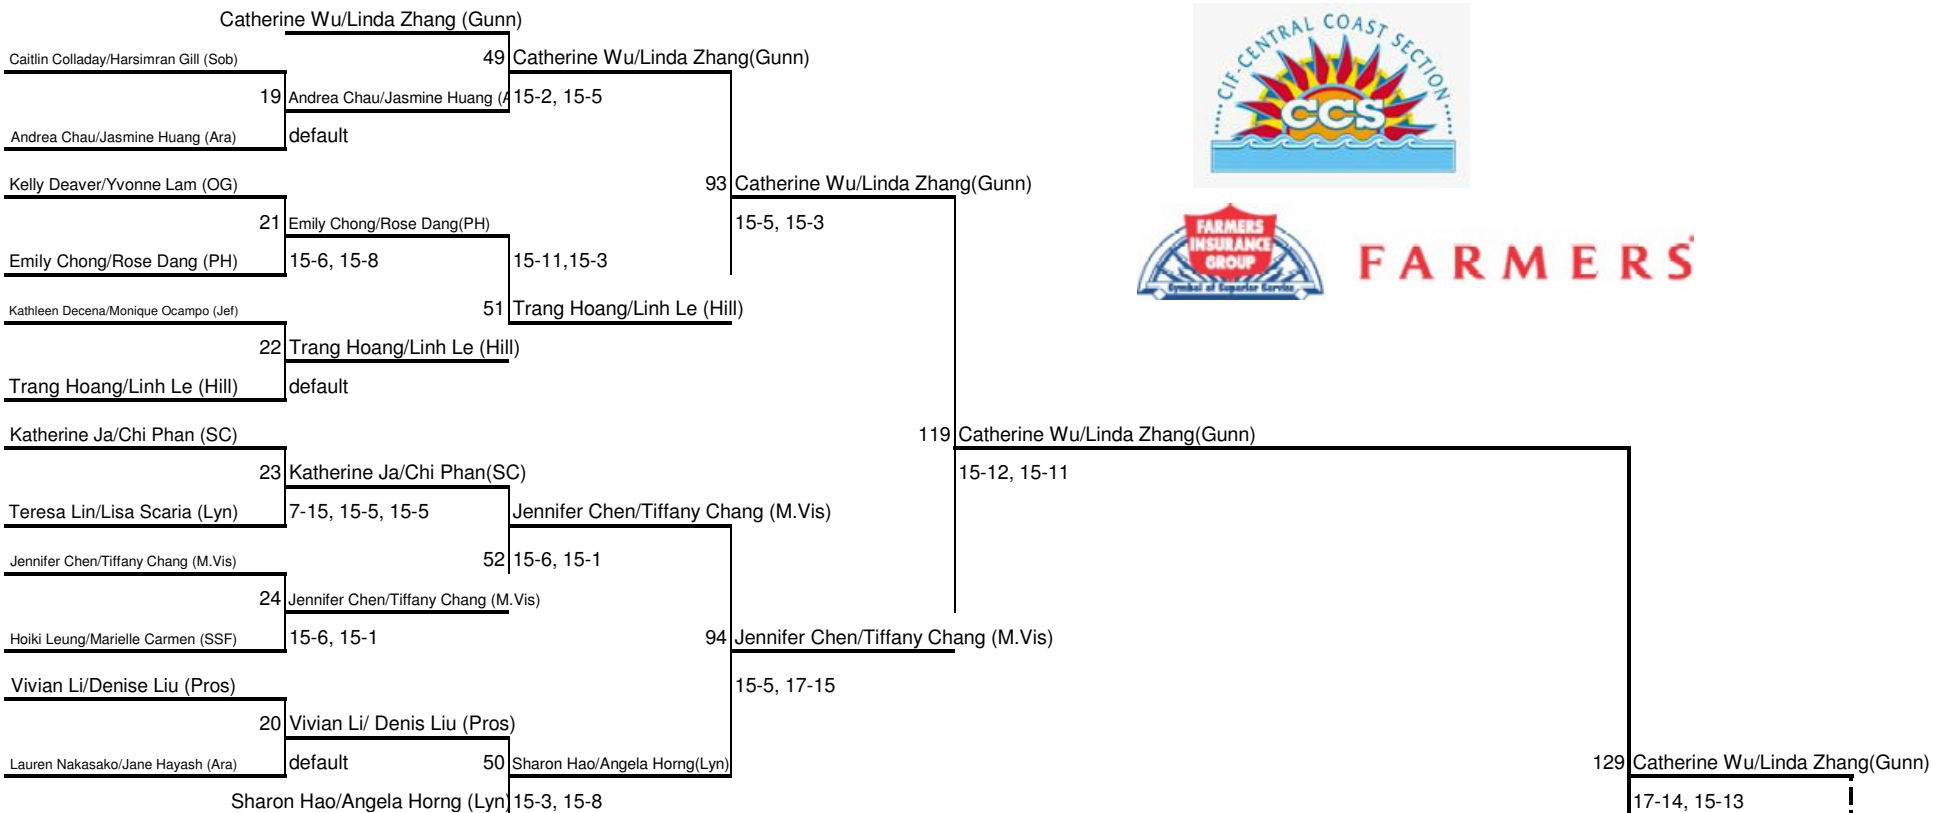

2010 CCS GIRLS' DOUBLES

Losers' Bracket