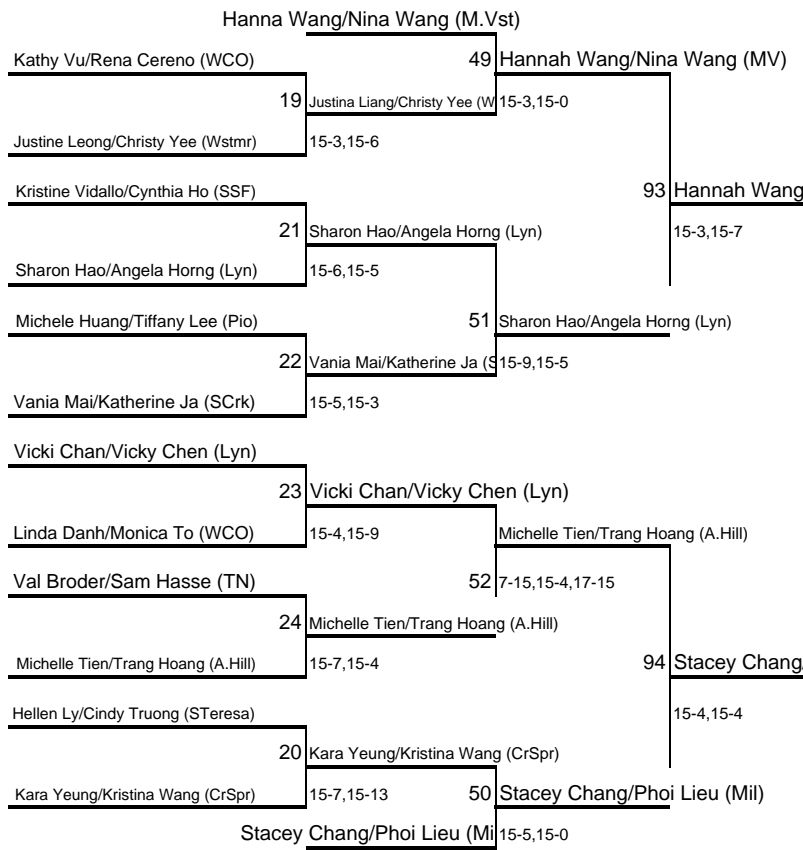

2009 CCS BADMINTON GIRLS' DOUBL

PRESENTED BY:

FARMERS

Losers' Bracket