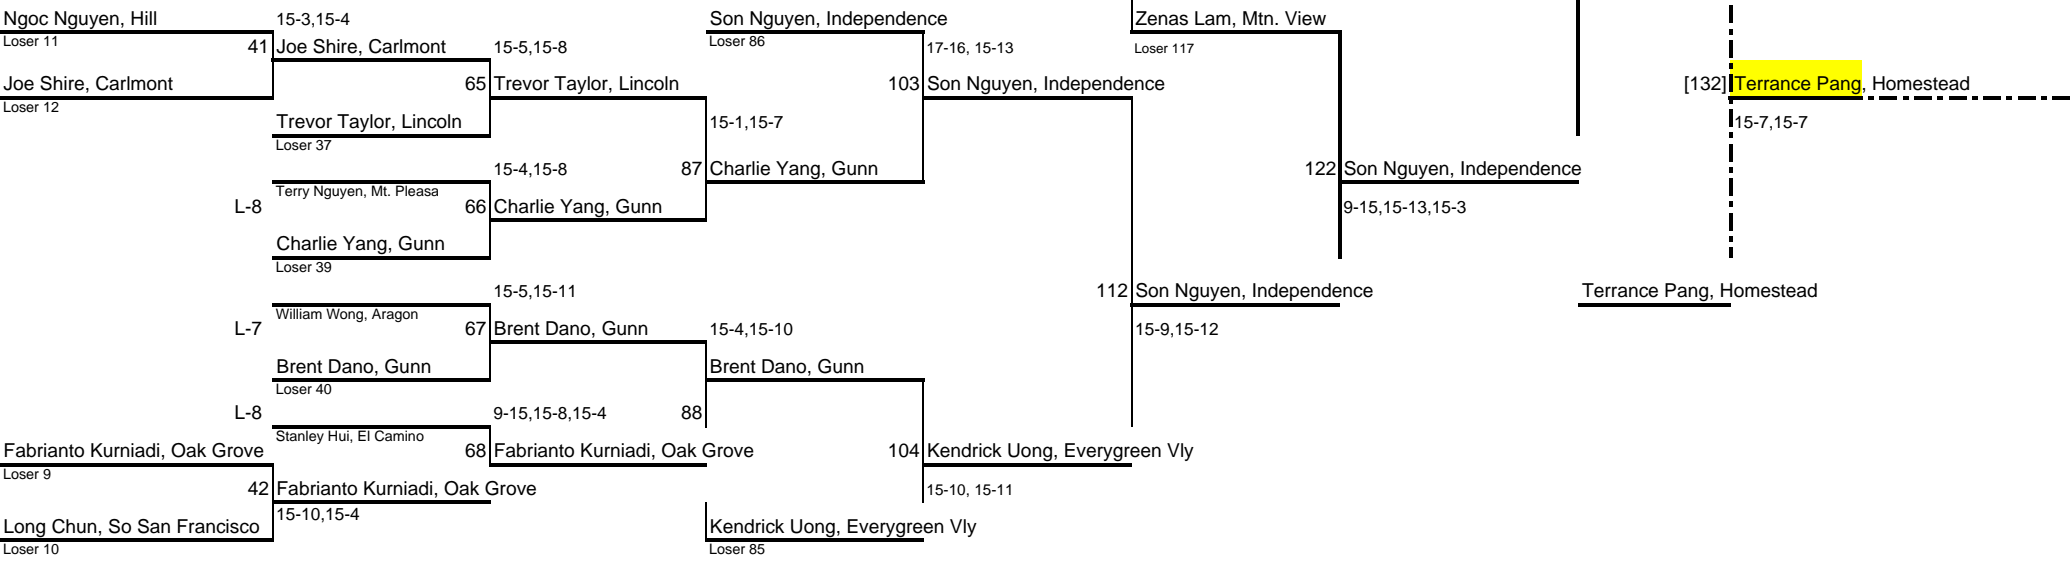

**PRESENTED BY:**

**FARMERS**

**2008 CCS BADMINTON GIRLS SINGLES**

PRESENTED BY:

**FARMERS**

**Losers' Bracket**

[131]

**2008 CCS BADMINTON BOYS' SINGLES**

**PRESENTED BY:**

**FARMERS**

**Losers' Bracket**

Terrance Pang, Homestead

**2008 CCS BADMINTON MIXED DOUBLES**

**PRESENTED BY:**

**FARMERS**

**Losers' Bracket**