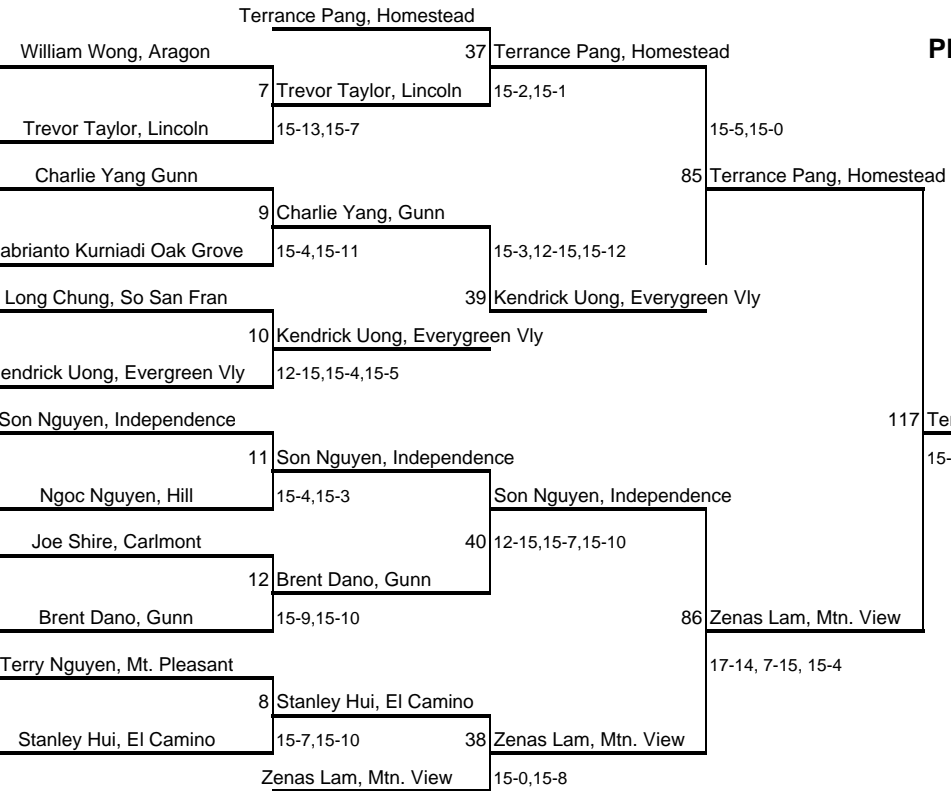

### Mixed Doubles

- 1 Boyang Wang/Amy Chao, Lynbrook
- 2 Andy Ngo/Kali Wong, Evergreen Vly
- 3 Anthony Tran/Anna Tran Independence
- 4 Kenyon Kubo/Chloe Sasakado, Wilcox
- 5 H. Nguyen/N. La, Yerba Buena
- 6 Garrick Yee/Letetia Lee, Aragon
- 7 Nghia Nguyen/Sandra Quah Monta Vista
- 8 Ivan Kong/Janelle Yee, El Camino
- 9 Matt Fong/Jenny Yip, Terra Nova
- 10 Gary Wu/Joey Yu, So San Francisco
- 11 Will Ouyang/Tiffany Kuo, Gunn
- 12 Joey Nguyen/Chelsie Antonio, Evergreen Vly
- 13 Johnathan Castada/April Rames, Overfelt
- 14 Jason Eng/Claire Hwang, Prospect

**PRESENTED BY:**

**FARMERS**

**2008 CCS BADMINTON GIRLS SINGLES**

PRESENTED BY:

**FARMERS**

**Losers' Bracket**

[131]

**2008 CCS BADMINTON BOYS' SINGLES**

**PRESENTED BY:**

**FARMERS**

**Losers' Bracket**

Terrance Pang, Homestead

**2008 CCS BADMINTON MIXED DOUBLES**

**PRESENTED BY:**

**FARMERS**

**Losers' Bracket**