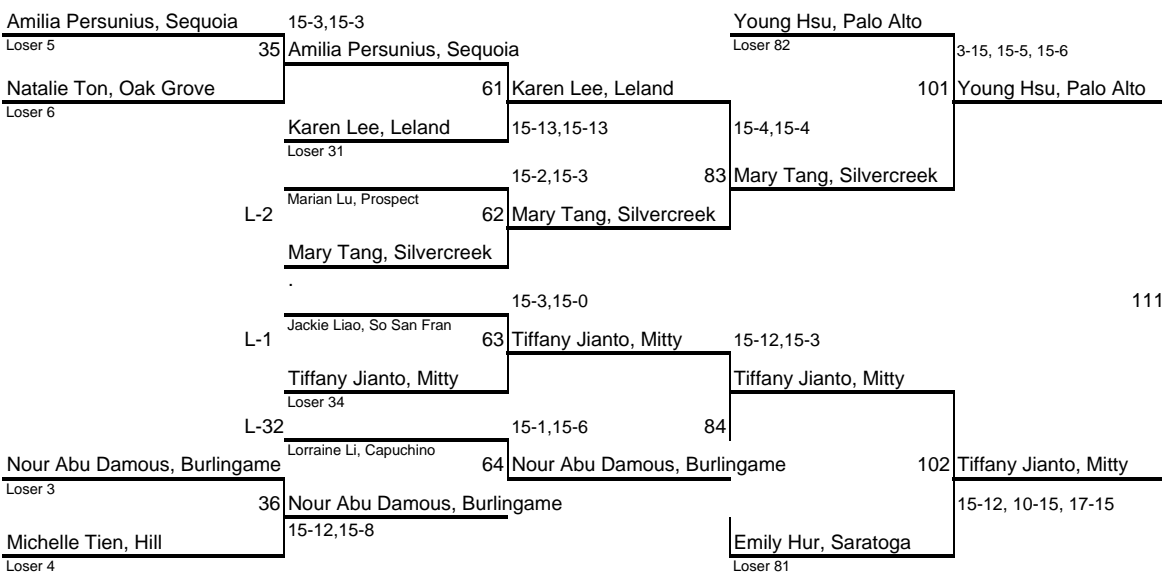

### Mixed Doubles

- 1 Boyang Wang/Amy Chao, Lynbrook
- 2 Andy Ngo/Kali Wong, Evergreen Vly
- 3 Anthony Tran/Anna Tran Independence
- 4 Kenyon Kubo/Chloe Sasakado, Wilcox
- 5 H. Nguyen/N. La, Yerba Buena
- 6 Garrick Yee/Letetia Lee, Aragon
- 7 Nghia Nguyen/Sandra Quah Monta Vista
- 8 Ivan Kong/Janelle Yee, El Camino
- 9 Matt Fong/Jenny Yip, Terra Nova
- 10 Gary Wu/Joey Yu, So San Francisco
- 11 Will Ouyang/Tiffany Kuo, Gunn
- 12 Joey Nguyen/Chelsie Antonio, Evergreen Vly
- 13 Johnathan Castada/April Rames, Overfelt
- 14 Jason Eng/Claire Hwang, Prospect

**PRESENTED BY:**

**FARMERS**

**2008 CCS BADMINTON GIRLS SINGLES**

PRESENTED BY:

**FARMERS**

**Losers' Bracket**

[131]

**2008 CCS BADMINTON BOYS' SINGLES**

**PRESENTED BY:**

**FARMERS**

**Losers' Bracket**

Terrance Pang, Homestead

**2008 CCS BADMINTON MIXED DOUBLES**

**PRESENTED BY:**

**FARMERS**

**Losers' Bracket**