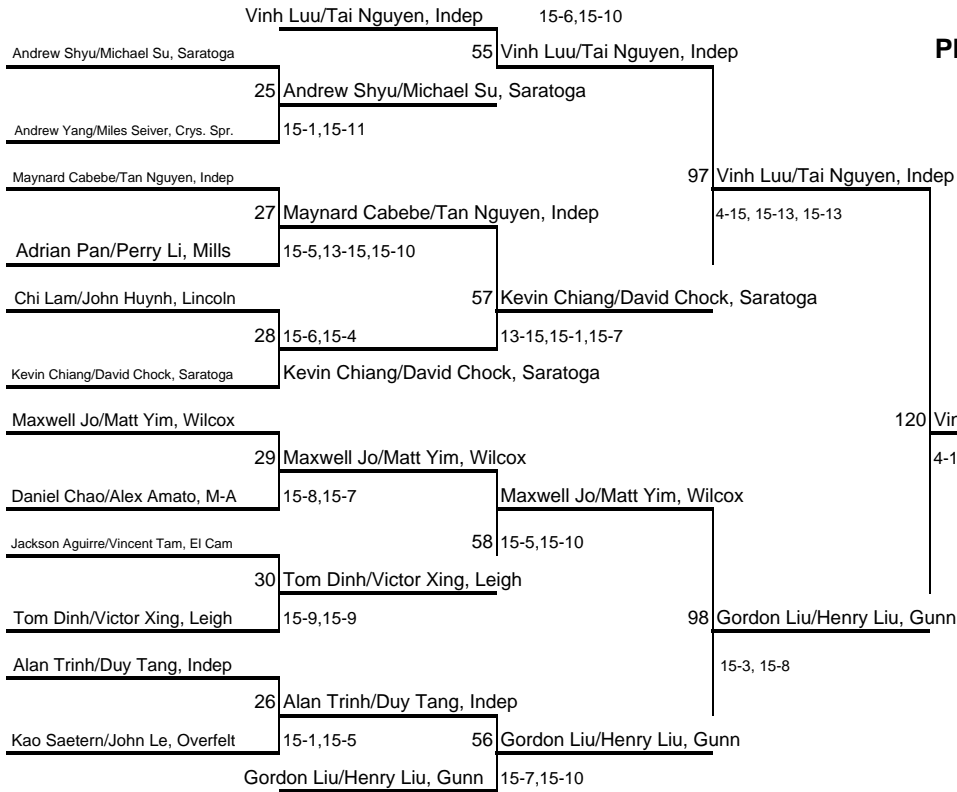

15-8,15-5

[134]

**Losers' Bracket**

**2008 CCS BADMINTON BOYS' DOUBLES**

PRESENTED BY:

FARMERS

130 Maxwell Jo/Matt Yim, Wilcox

6-15,17-16,15-5

[135] Vinh Luu/Tai Nguyen, Indep

15-8,15-5

Vinh Luu/Tai Nguyen, Indep

**Losers' Bracket**