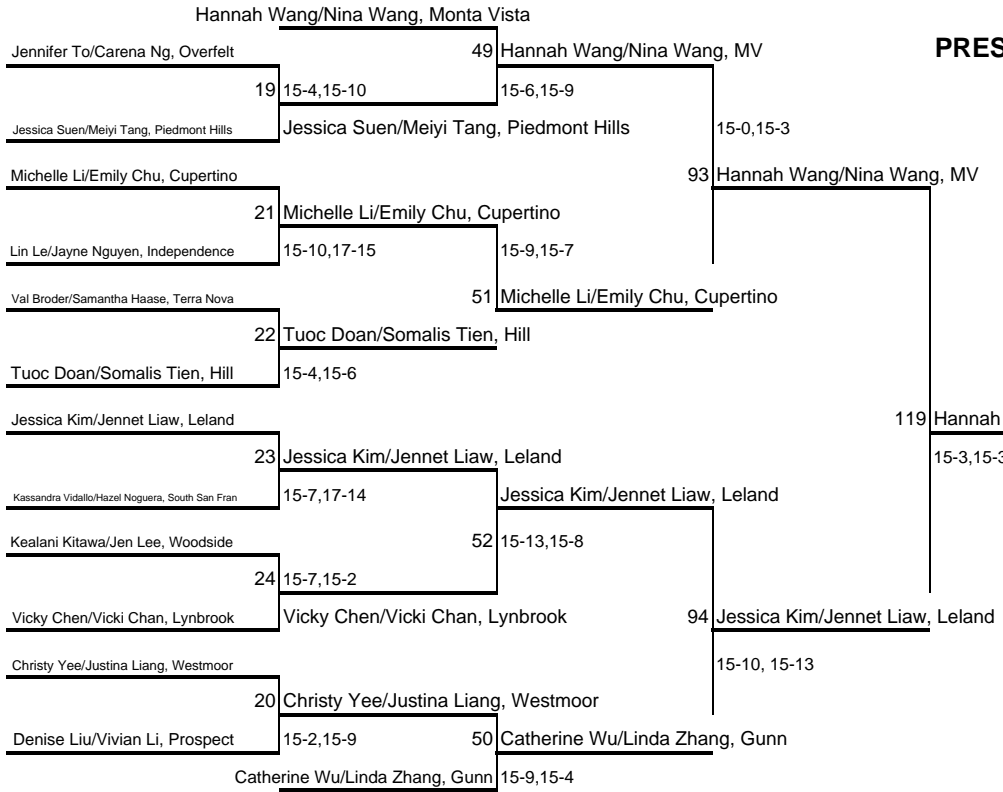

**PRESENTED BY:**

**FARMERS**

**2008 CCS BADMINTON GIRLS SINGLES**

PRESENTED BY:

**FARMERS**

**Losers' Bracket**

[131]

**2008 CCS BADMINTON BOYS' SINGLES**

**PRESENTED BY:**

**FARMERS**

**Losers' Bracket**

Terrance Pang, Homestead

**2008 CCS BADMINTON MIXED DOUBLES**

**PRESENTED BY:**

**FARMERS**

**Losers' Bracket**

**2008 CCS BADMINTON GIRLS' DOUBLES**

**PRESENTED BY:**

**FARMERS**

Hannah Wang/Nina Wang, MV

15-3,15-3

Jessica Kim/Jennet Liaw, Leland

15-10, 15-13

129 Hannah Wang/Nina Wang, MV