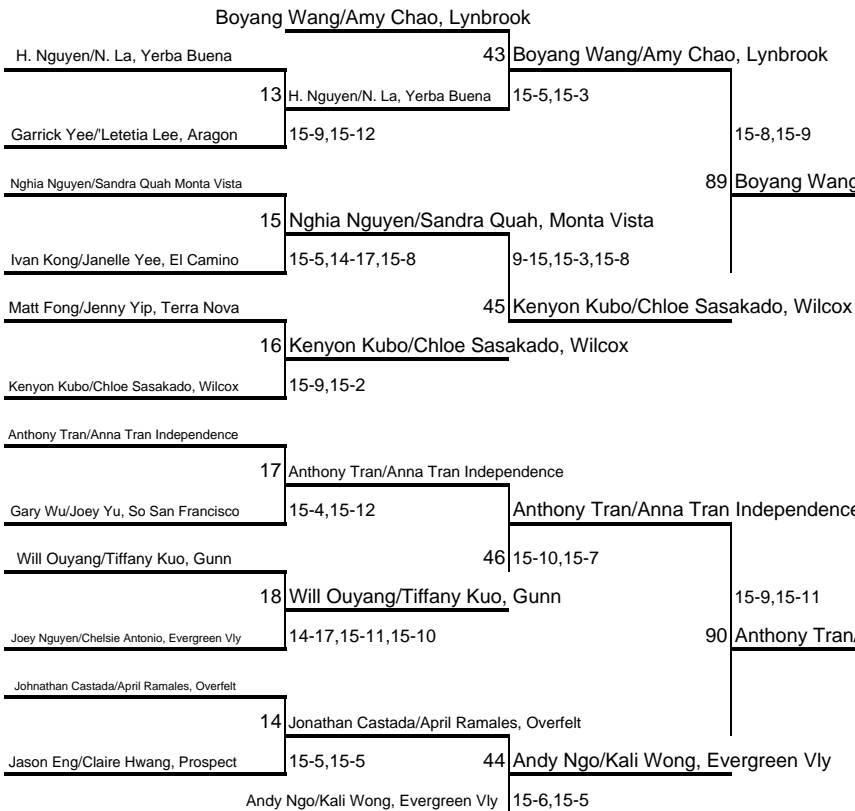

**PRESENTED BY:**

**FARMERS**

**2008 CCS BADMINTON GIRLS SINGLES**

PRESENTED BY:

**FARMERS**

**Losers' Bracket**

[131]

**2008 CCS BADMINTON BOYS' SINGLES**

**PRESENTED BY:**

**FARMERS**

**Losers' Bracket**

Terrance Pang, Homestead

**2008 CCS BADMINTON MIXED DOUBLES**

**PRESENTED BY:**

**FARMERS**

**Losers' Bracket**