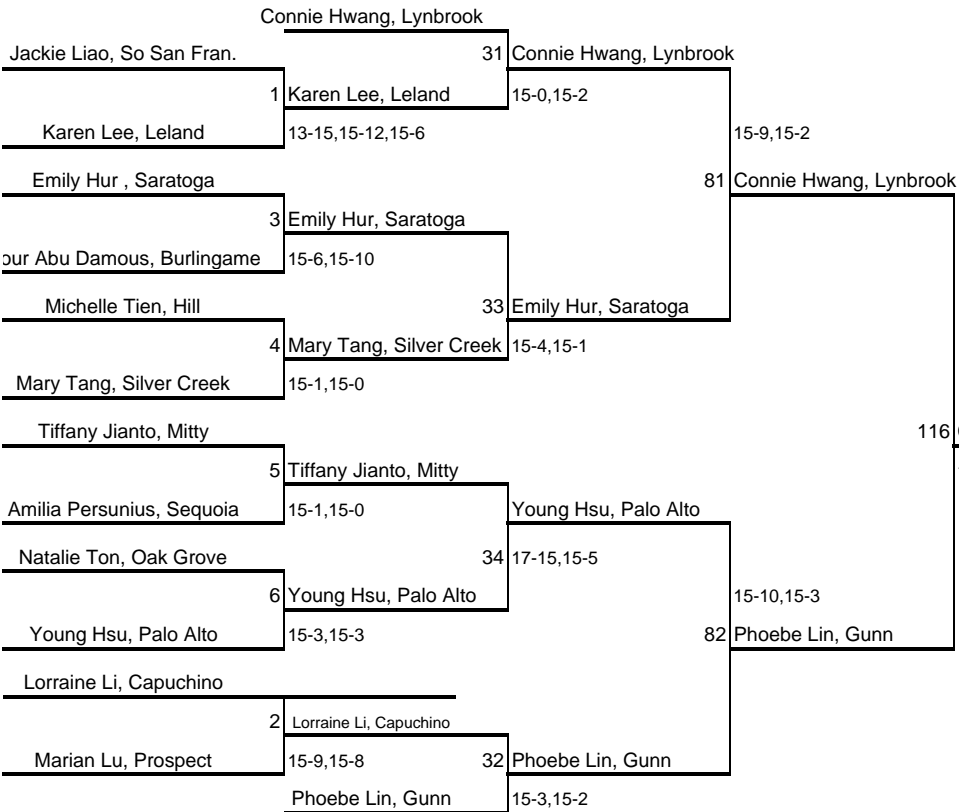

### Mixed Doubles

- 1 Boyang Wang/Amy Chao, Lynbrook
- 2 Andy Ngo/Kali Wong, Evergreen Vly
- 3 Anthony Tran/Anna Tran Independence
- 4 Kenyon Kubo/Chloe Sasakado, Wilcox
- 5 H. Nguyen/N. La, Yerba Buena
- 6 Garrick Yee/Letetia Lee, Aragon
- 7 Nghia Nguyen/Sandra Quah Monta Vista
- 8 Ivan Kong/Janelle Yee, El Camino
- 9 Matt Fong/Jenny Yip, Terra Nova
- 10 Gary Wu/Joey Yu, So San Francisco
- 11 Will Ouyang/Tiffany Kuo, Gunn
- 12 Joey Nguyen/Chelsie Antonio, Evergreen Vly
- 13 Johnathan Castada/April Rames, Overfelt
- 14 Jason Eng/Claire Hwang, Prospect

**PRESENTED BY:**

**FARMERS**

**2008 CCS BADMINTON GIRLS SINGLES**

PRESENTED BY:

**FARMERS**

**Losers' Bracket**

[131]

**2008 CCS BADMINTON BOYS' SINGLES**

**PRESENTED BY:**

**FARMERS**

**Losers' Bracket**

Terrance Pang, Homestead

**2008 CCS BADMINTON MIXED DOUBLES**

**PRESENTED BY:**

**FARMERS**

**Losers' Bracket**