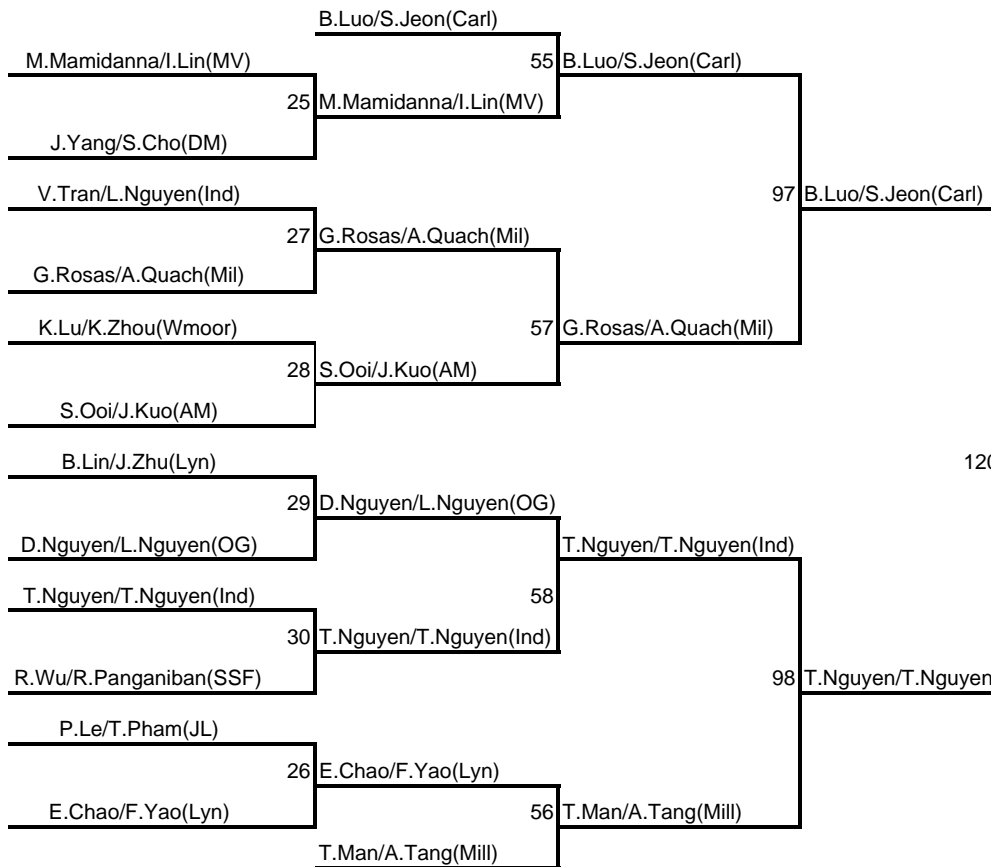

## Losers' Bracket

# 2006 CCS BOYS' BADMINTON DOUBLES

PRESENTED BY:

**FARMERS**