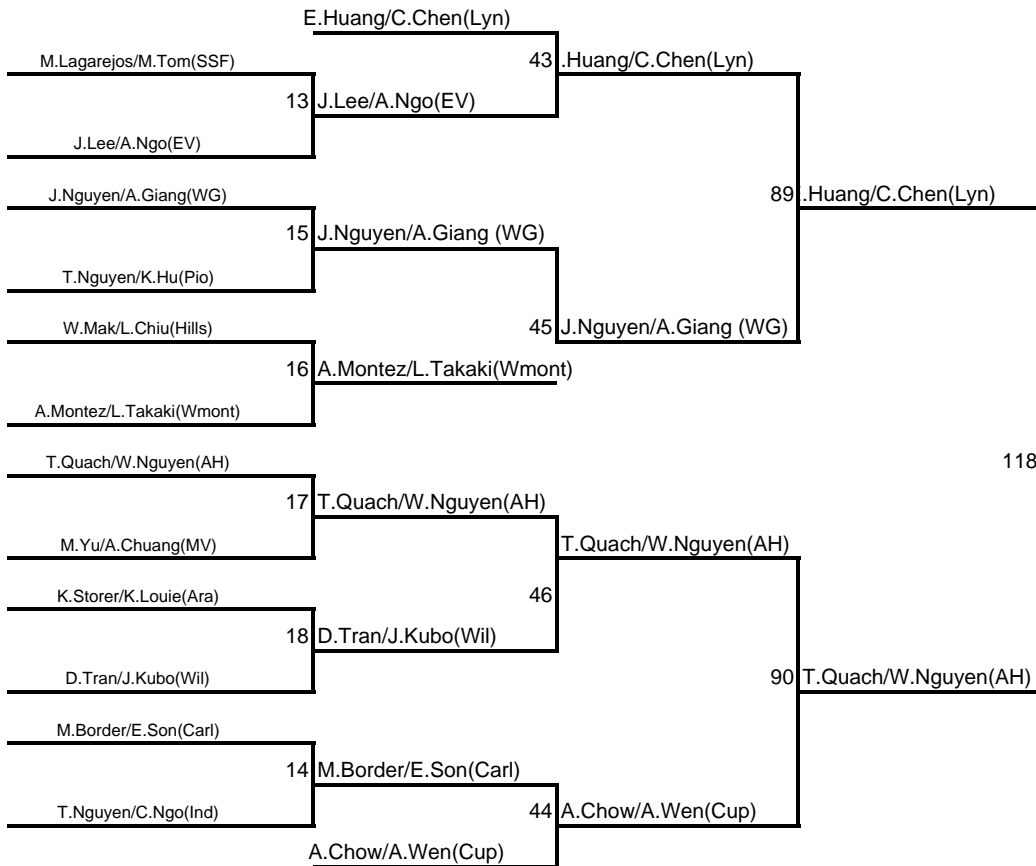

## Losers' Bracket

# 2006 CCS BADMINTON MIXED DOUBLES

PRESENTED BY:

**FARMERS**