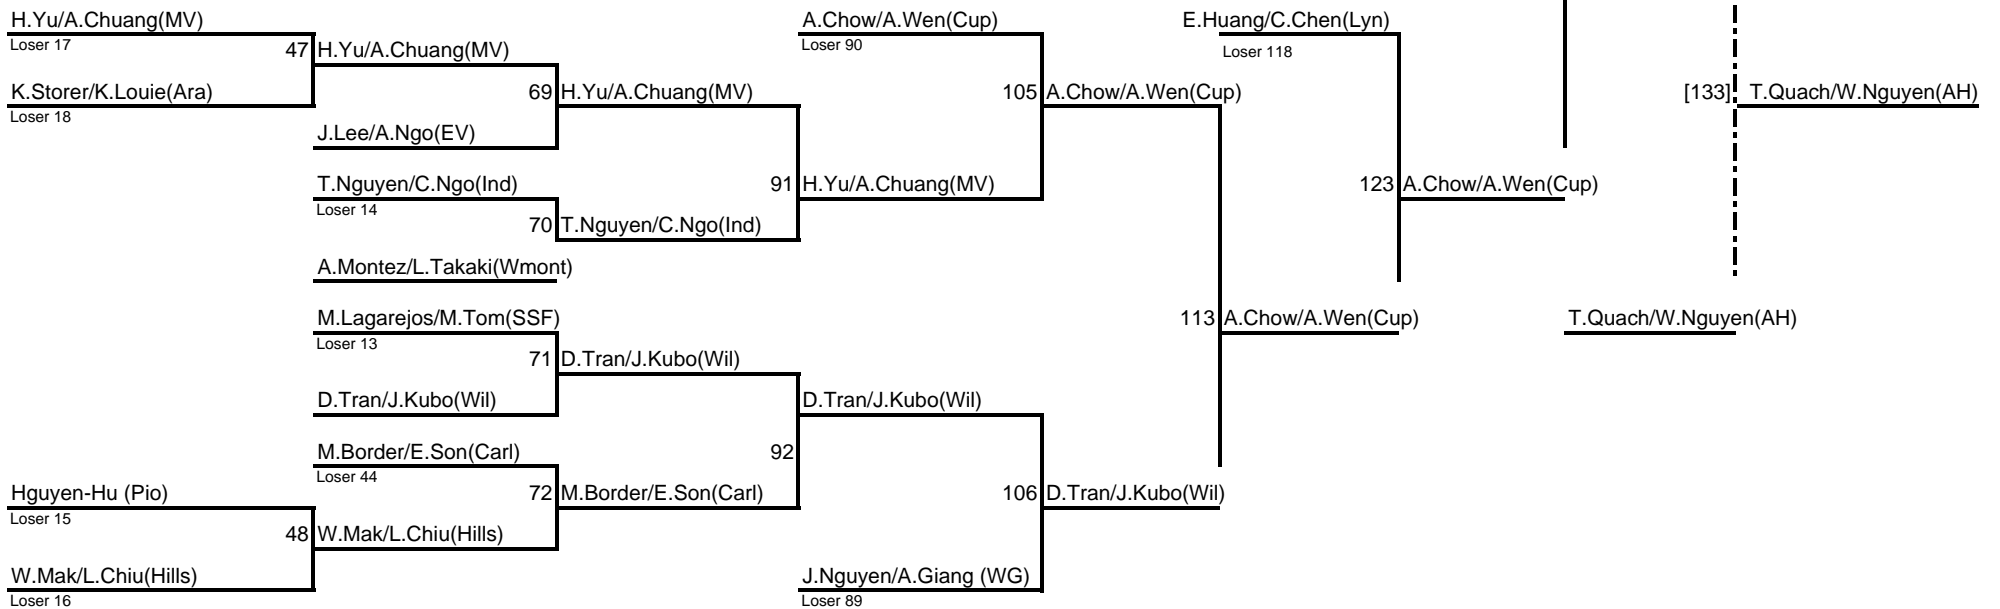

## Losers' Bracket

# 2006 CCS BADMINTON MIXED DOUBLES

PRESENTED BY:

**FARMERS**