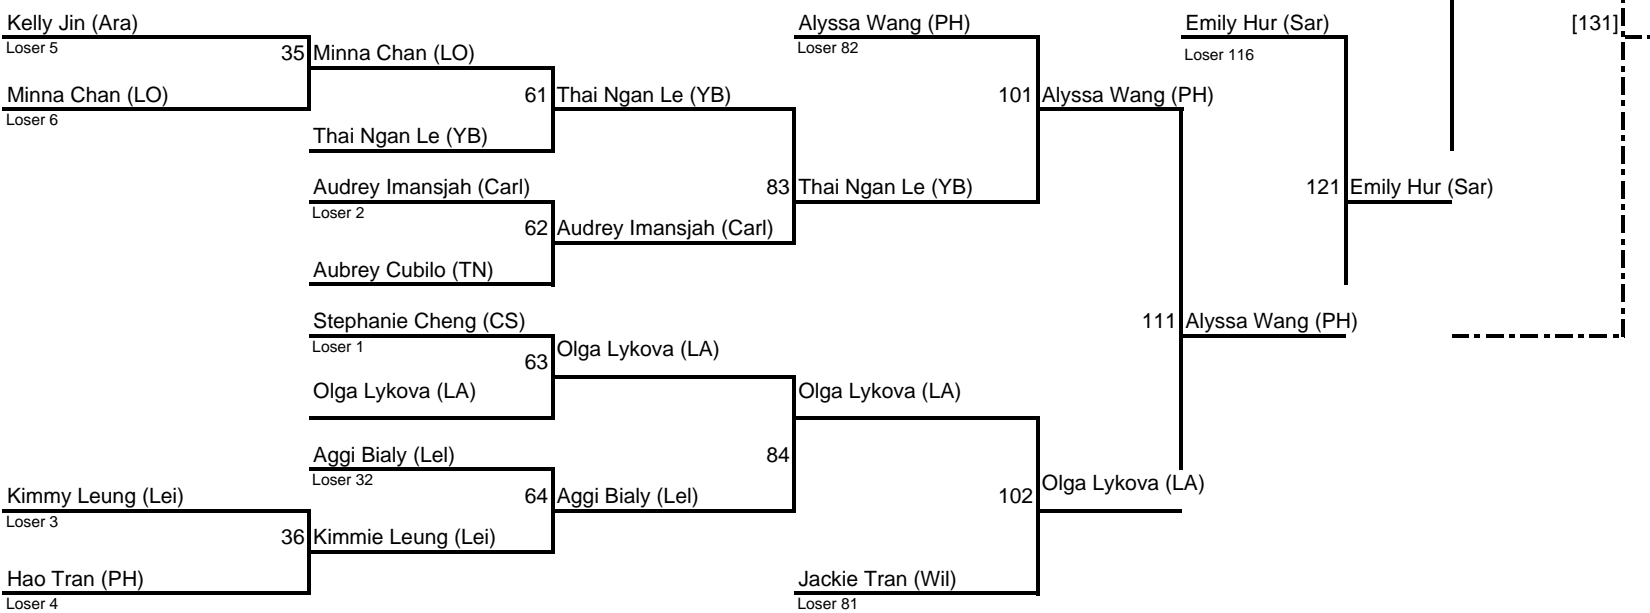

# 2006 CCS GIRLS' BADMINTON SINGLES

PRESENTED BY:

FARMERS

## Losers' Bracket