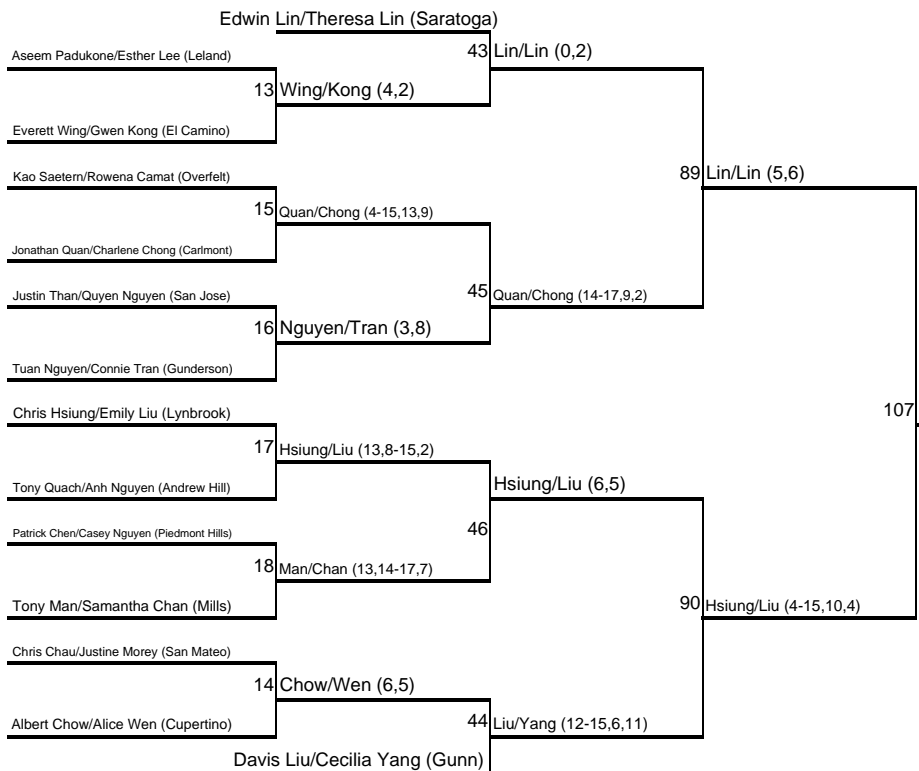

2005 CCS BADMINTON MIXED DOUBLES

PRESENTED BY:

FARMERS

Losers' Bracket