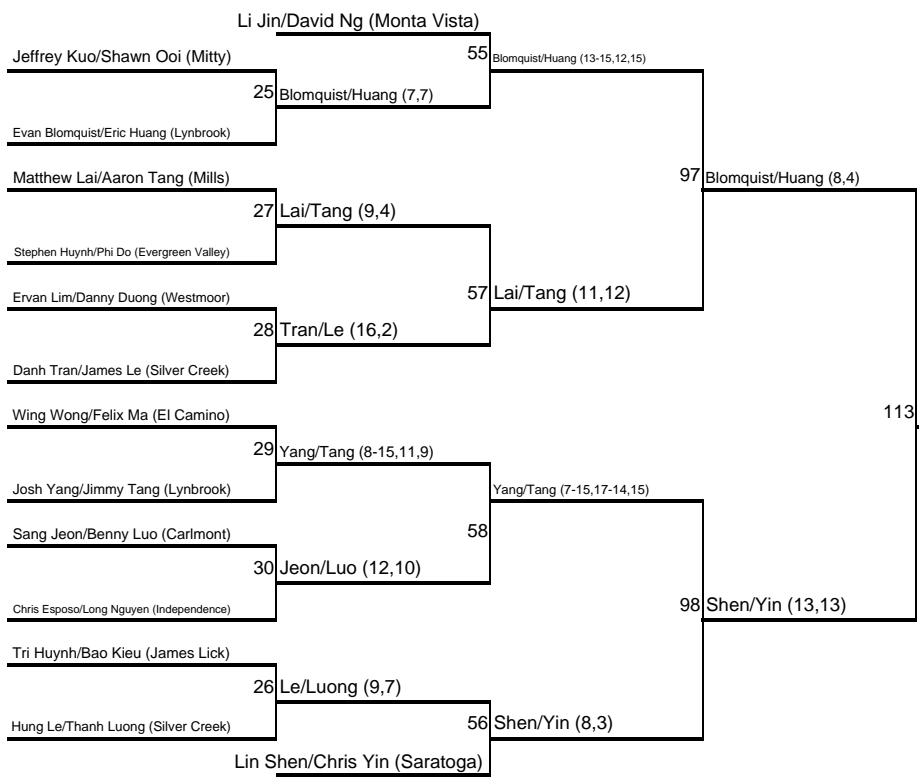

PRESENTED BY

FARMERS

Losers' Bracket

2005 CCS BADMINTON MIXED DOUBLES

PRESENTED BY:

FARMERS

Losers' Bracket

2005 CCS BADMINTON GIRLS' DOUBLES

PRESENTED BY:

FARMERS

Losers' Bracket

2005 CCS BADMINTON BOYS' DOUBLES

PRESENTED BY:

FARMERS

Losers' Bracket