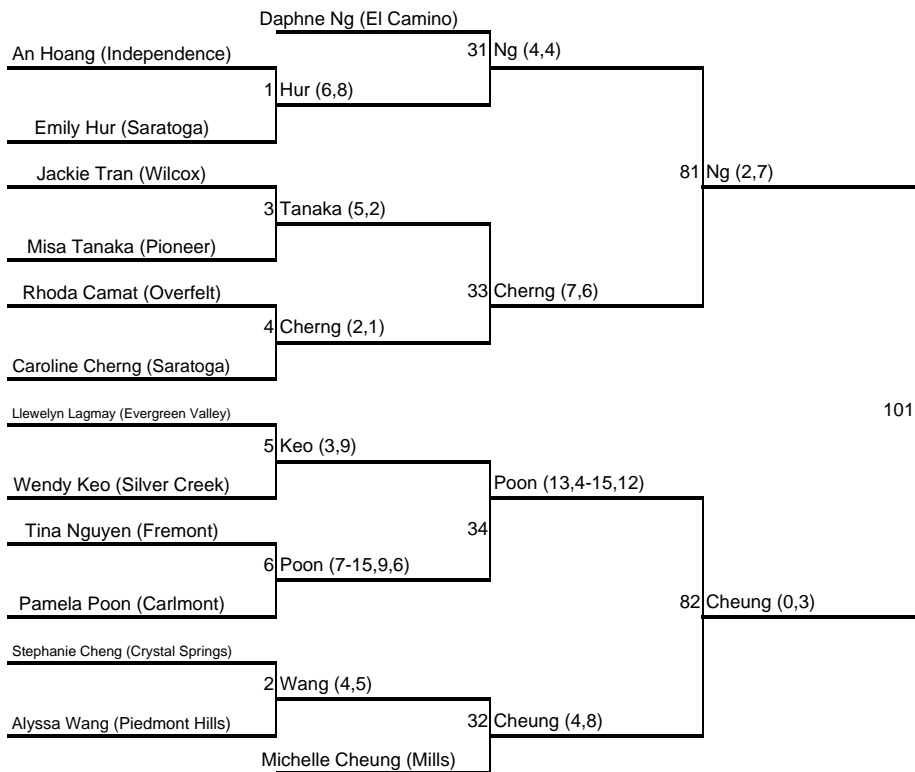

2005 CCS BADMINTON GIRLS' SINGLES

PRESENTED BY:

FARMERS

Losers' Bracket

126 Ng (0,3-15,4)

131 Ng (10,4-15,6)

Cheung
Loser 126 (If 1st Loss)

2005 CCS BADMINTON BOYS' SINGLES

PRESENTED BY

FARMERS

Losers' Bracket

2005 CCS BADMINTON MIXED DOUBLES

PRESENTED BY:

FARMERS

Losers' Bracket

2005 CCS BADMINTON GIRLS' DOUBLES