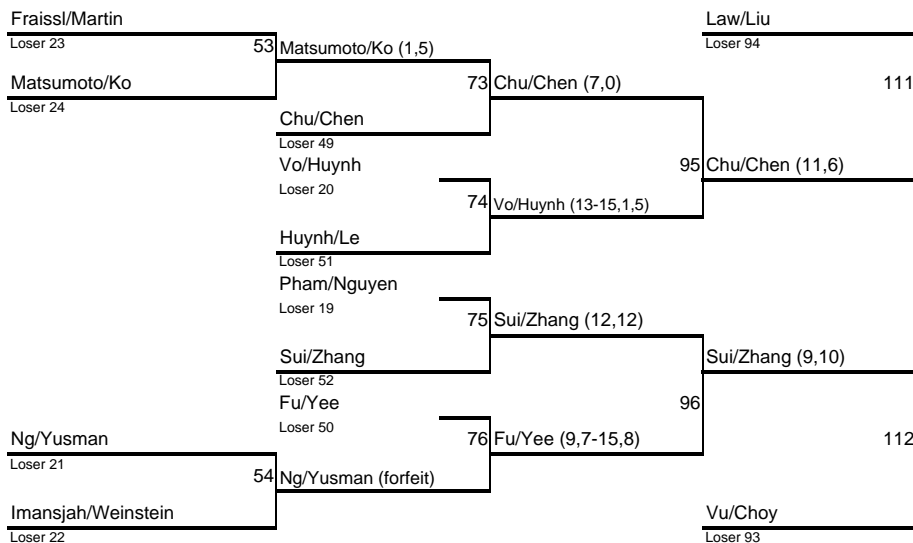

Losers' Bracket