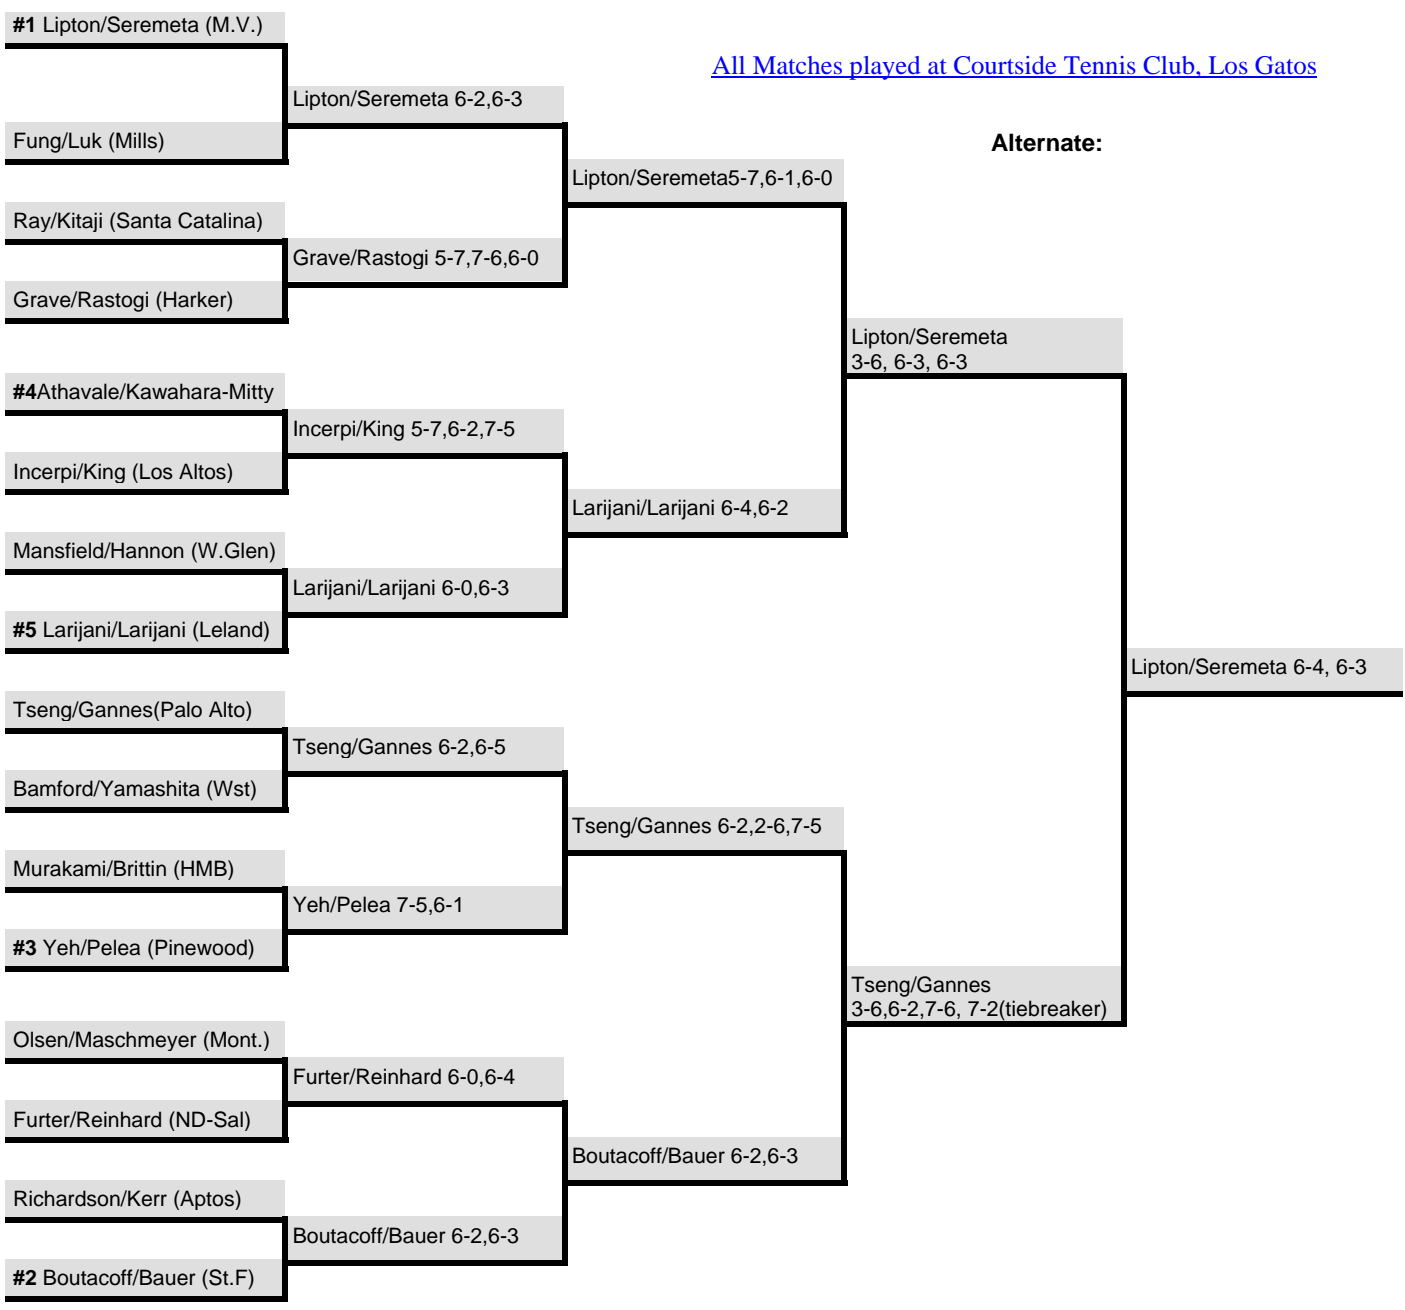

<b>CIF/CENTRAL COAST SECTION</b>		<a href="http://www.cifccs.org">www.cifccs.org</a>		
<b>2002 GIRLS CCS INDIVIDUAL TENNIS CHAMPIONSHIPS--DOUBLES</b>				
<b>FIRST ROUND</b>	<b>QUARTER FINALS</b>	<b>SEMI FINALS</b>	<b>FINALS</b>	<b>CHAMPIONS</b>
Monday, 11/25 12 noon	Monday, 11/25 12 noon	Tuesday, 11/26 12 noon	Tuesday, 11/26 12 noon	