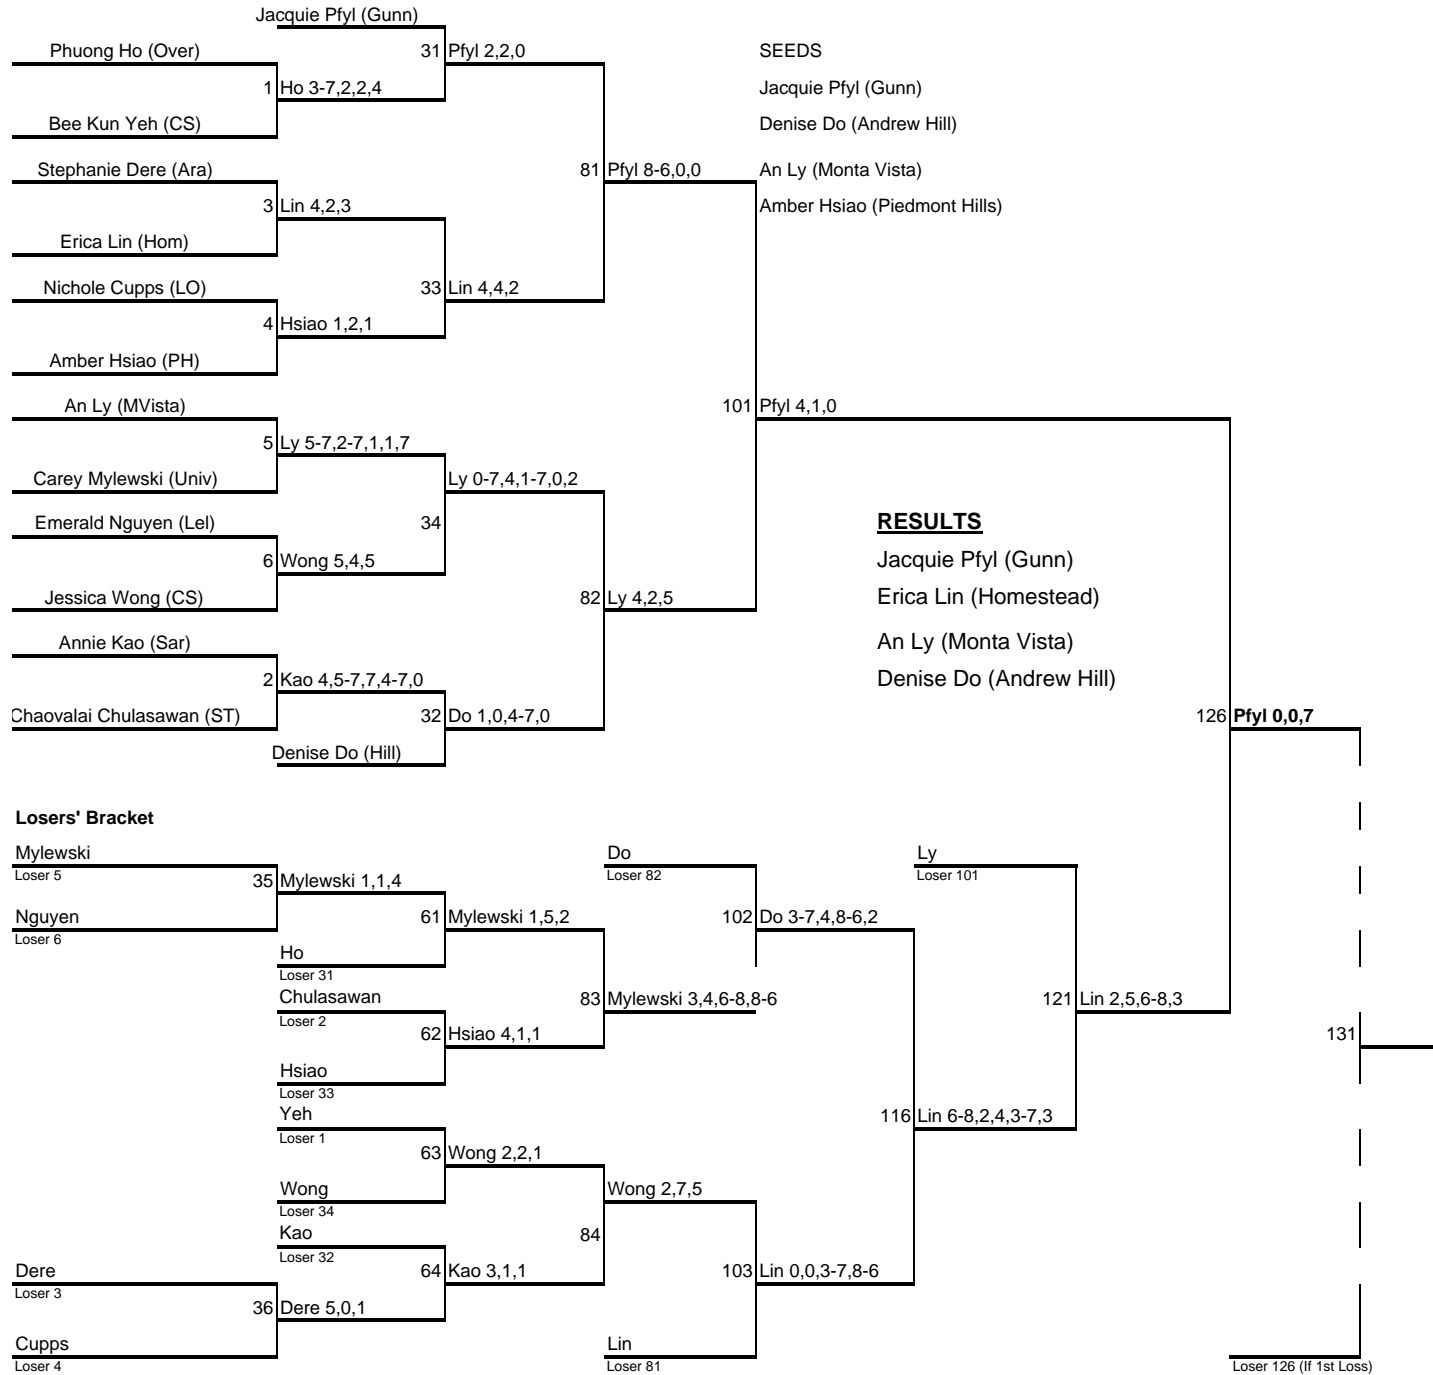

2002 CCS GIRLS' BADMINTON SINGLES