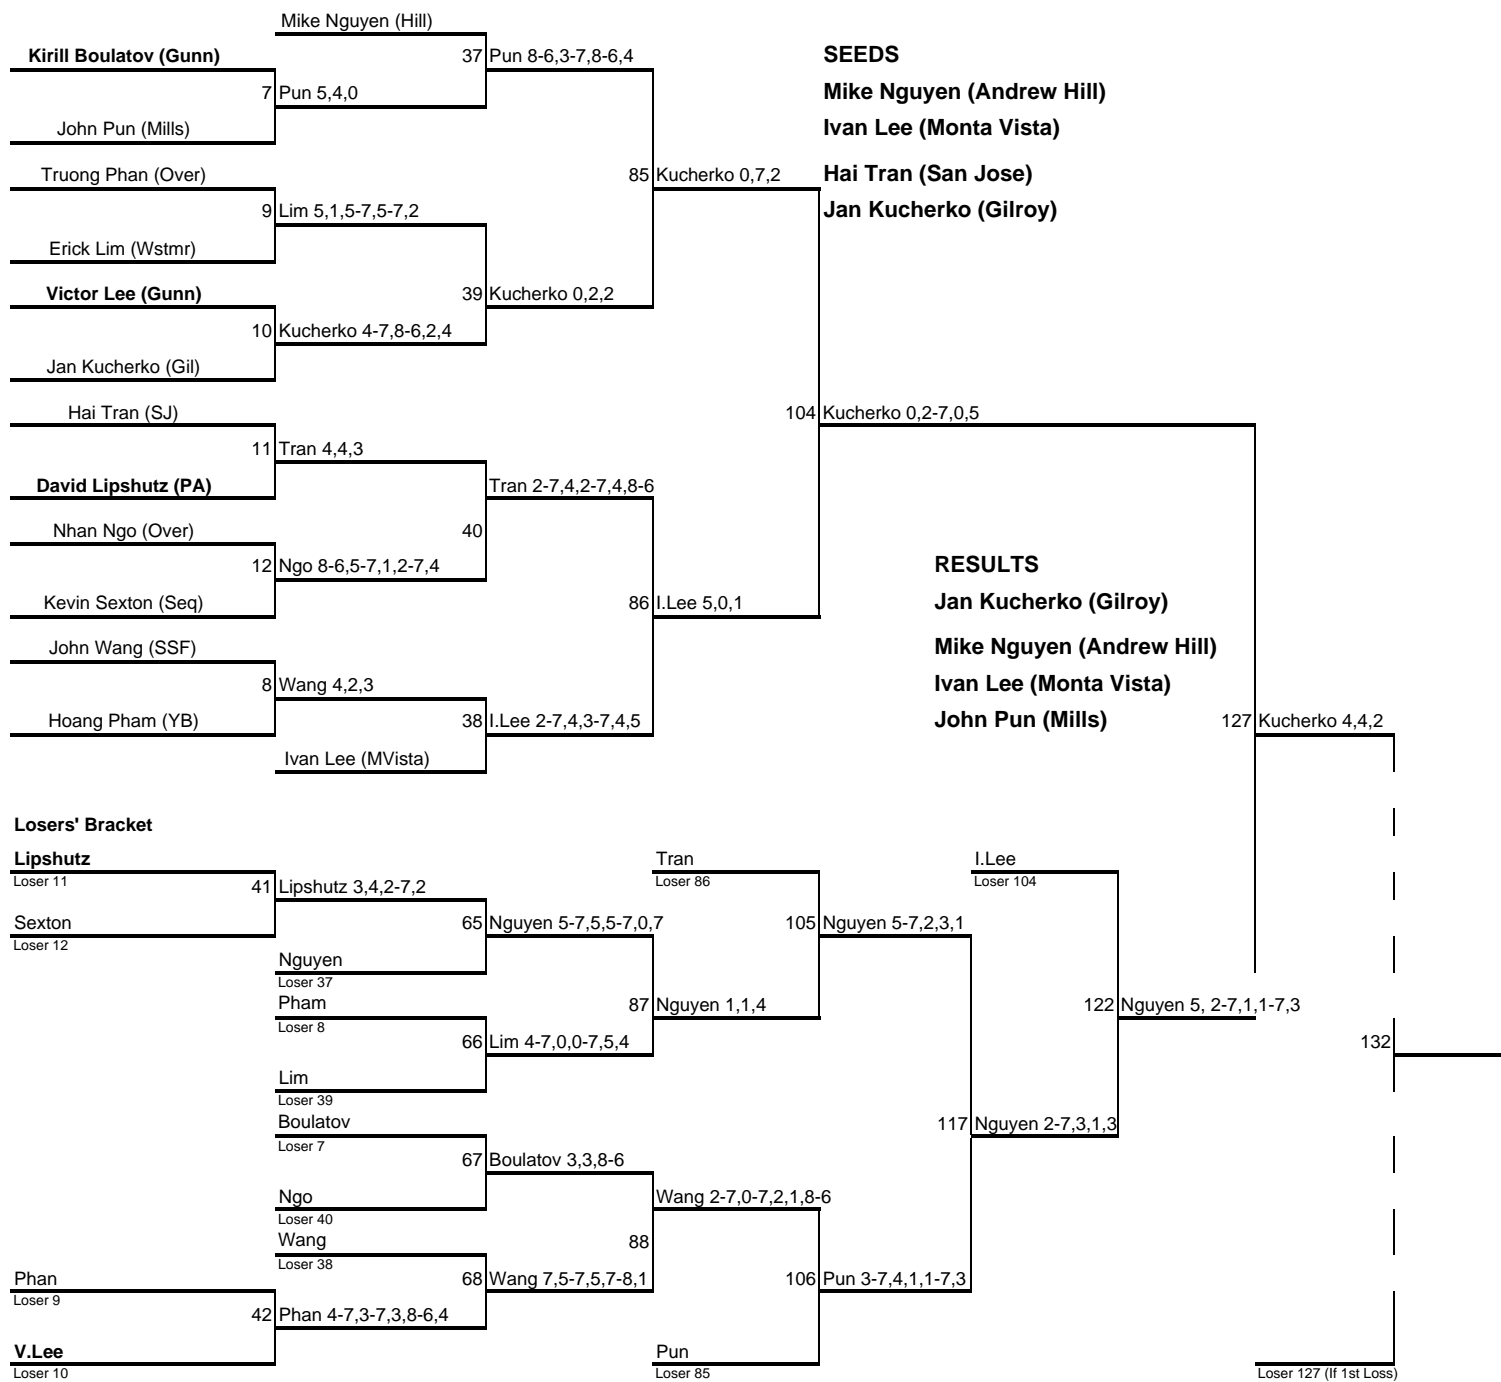

2002 CCS BOYS' BADMINTON SINGLES