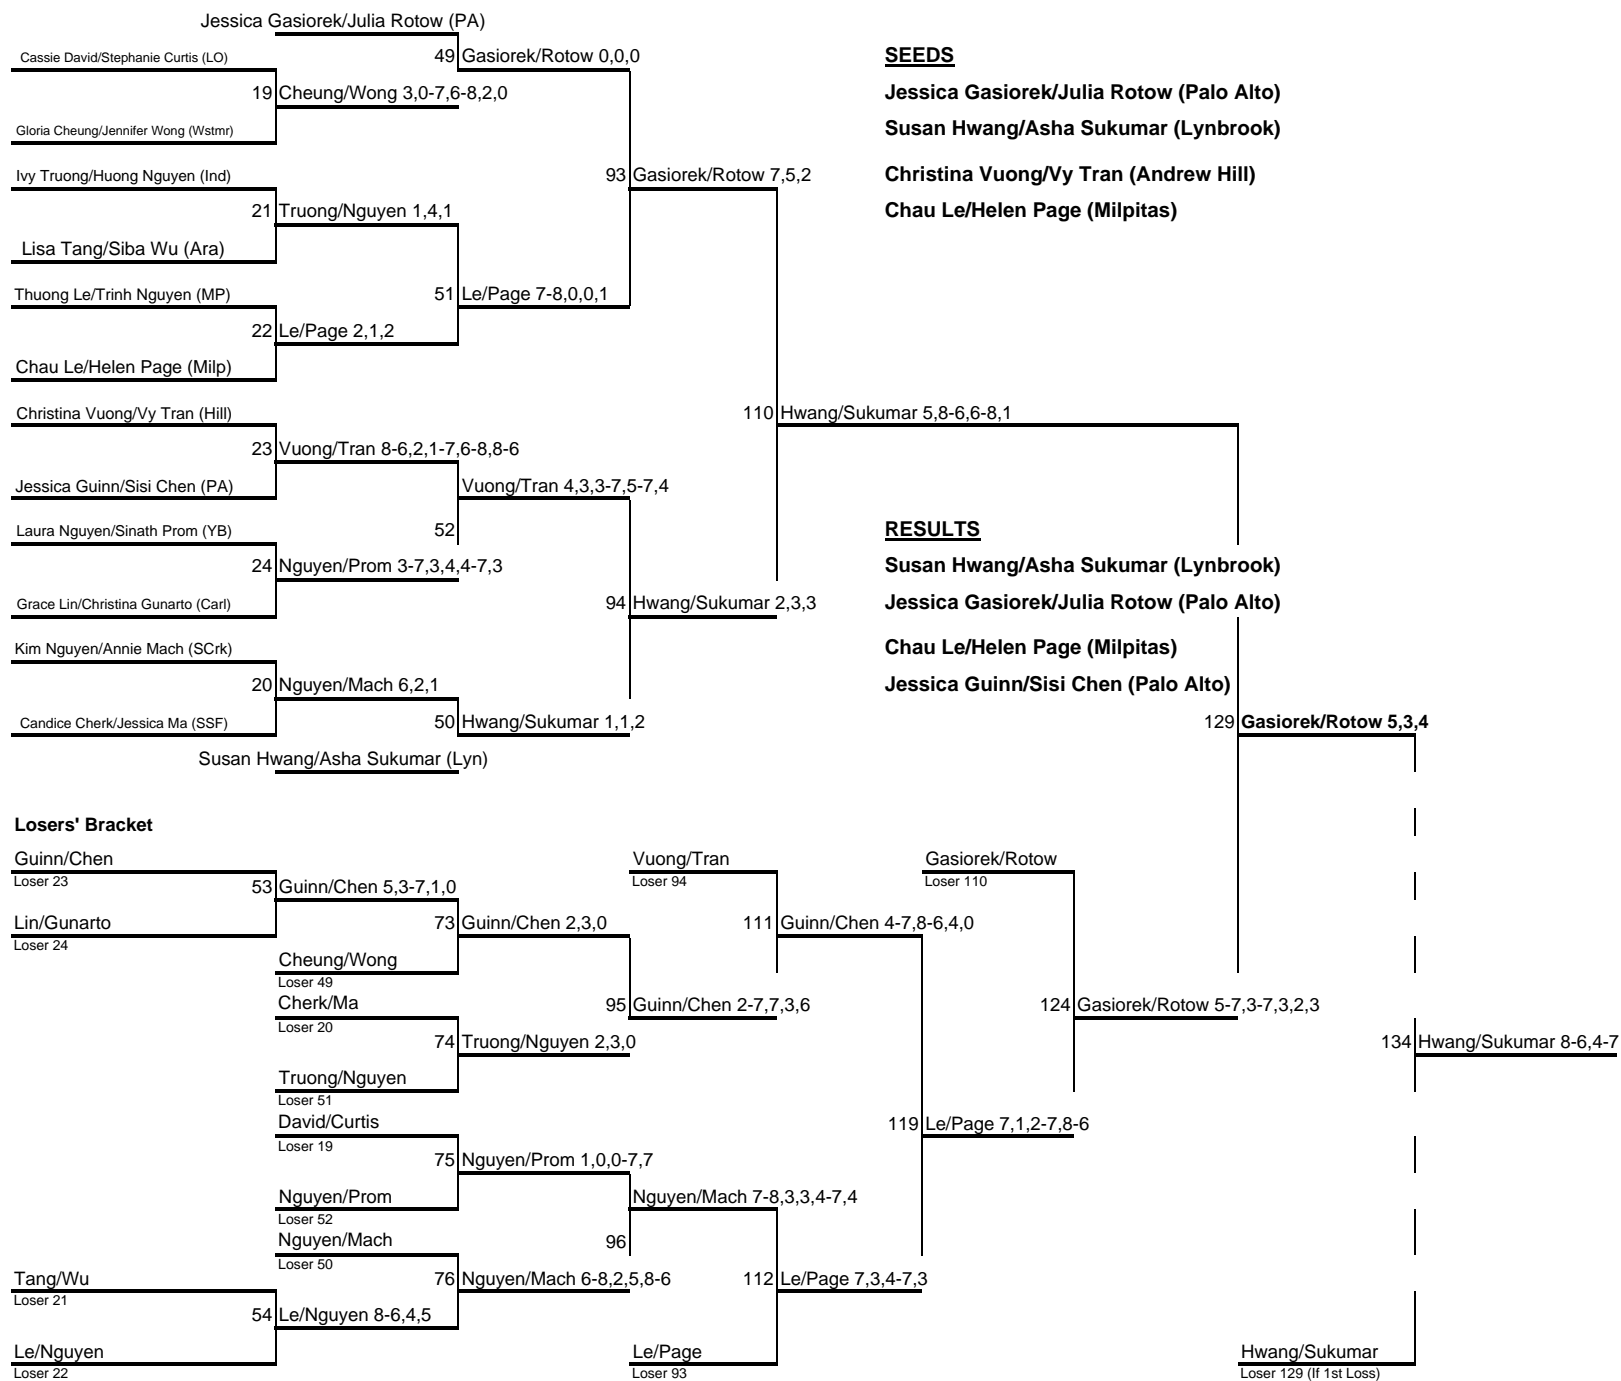

2002 CCS BADMINTON GIRLS' DOUBLES