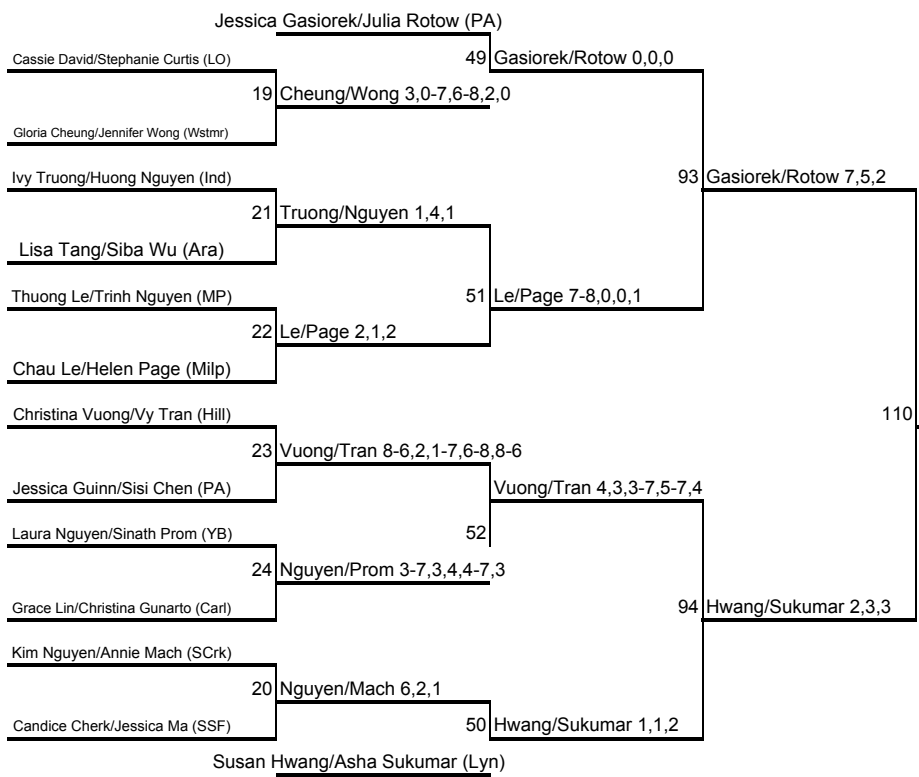

2002 CCS GIRLS' DOUBLES

SEEDS
 Jessica Gasiorek/Julia Rotow (Palo Alto)
 Susan Hwang/Asha Sukumar (Lynbrook)
 Christina Vuong/Vy Tran (Andrew Hill)
 Chau Le/Helen Page (Milpitas)

RESULTS
 Susan Hwang/Asha Sukumar (Lynbrook)
 Jessica Gasiorek/Julia Rotow (Palo Alto)
 Chau Le/Helen Page (Milpitas)
 Jessica Guinn/Sisi Chen (Palo Alto)

Losers' Bracket