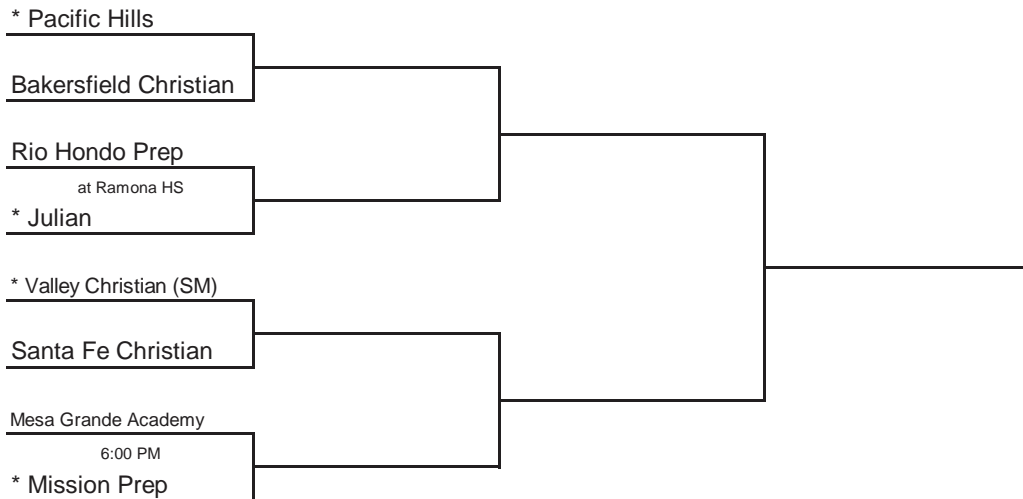

www.cifstate.org

ROUND I, March 7 Home Sites	ROUND II, March 9 Home Sites	NORCAL, March 11 1 pm, Delta College	STATE FINAL, March 18 9:30 am, ARCO Arena
--------------------------------	---------------------------------	---	--

Seeded Teams

- 1 Branson
- 2 Pinewood
- 3 Liberty Christian
- 4 Modesto Christian

Host Priority

- | | |
|--|---|
| 1 Branson, Ross (NCS) 28-4 | 5 Sacred Heart Prep, Atherton (CCS) 13-16 |
| 2 Pinewood, Los Altos Hills (CCS) 20-8 | 6 Rincon Valley Chr., Santa Rosa (NCS) 29-3 |
| 3 Liberty Christian (NS) 30-0 | 7 Forest Lake Christian, Auburn (SJS) 23-7 |
| 4 Modesto Chr., Modesto (SJS) 26-6 | 8 Hayfork (NS) 28-2 |

2006 CIF STATE BASKETBALL CHAMPIONSHIPS SOUTHERN CALIFORNIA - GIRLS DIVISION V

ROUND I, March 7 Home Sites	ROUND II, March 9 Home Sites	SOCAL, March 11 1 pm, Cal State Fullerton	STATE FINAL, March 18 9:30 am, ARCO Arena
--------------------------------	---------------------------------	--	--