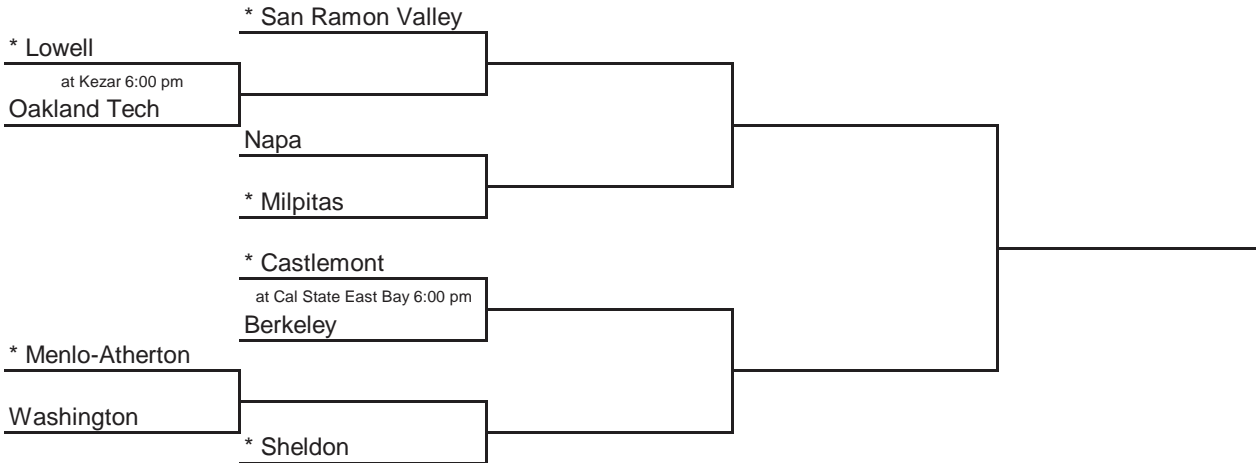

2006 CIF STATE BASKETBALL CHAMPIONSHIPS NORTHERN CALIFORNIA - GIRLS DIVISION I

www.cifstate.org

ROUND I, March 6
Home Sites

ROUND I, March 7
Home Sites

ROUND II, March 9
Home Sites

NORCAL, March 11
6 pm, ARCO Arena

STATE FINAL, March 18
6 pm, ARCO Arena

Seeded Teams

- 1 San Ramon Valley
- 2 Sheldon
- 3 Castlemont
- 4 Milpitas

Host Priority

- 1 San Ramon Valley, Danville (NCS) 23-7
- 2 Sheldon, Sacramento (SJS) 23-8
- 3 Castlemont, Oakland (OS) 18-11
- 4 Milpitas (CCS) 20-6
- 5 Lowell, San Francisco (SFS) 23-8
- 6 Napa (SJS) 29-2
- 7 Berkeley (NCS) 18-11
- 8 Menlo-Atherton, Atherton (CCS) 22-7
- 9 Oakland Tech, Oakland (OS) 15-9
- 10 Washington, San Francisco (SFS) 23-7