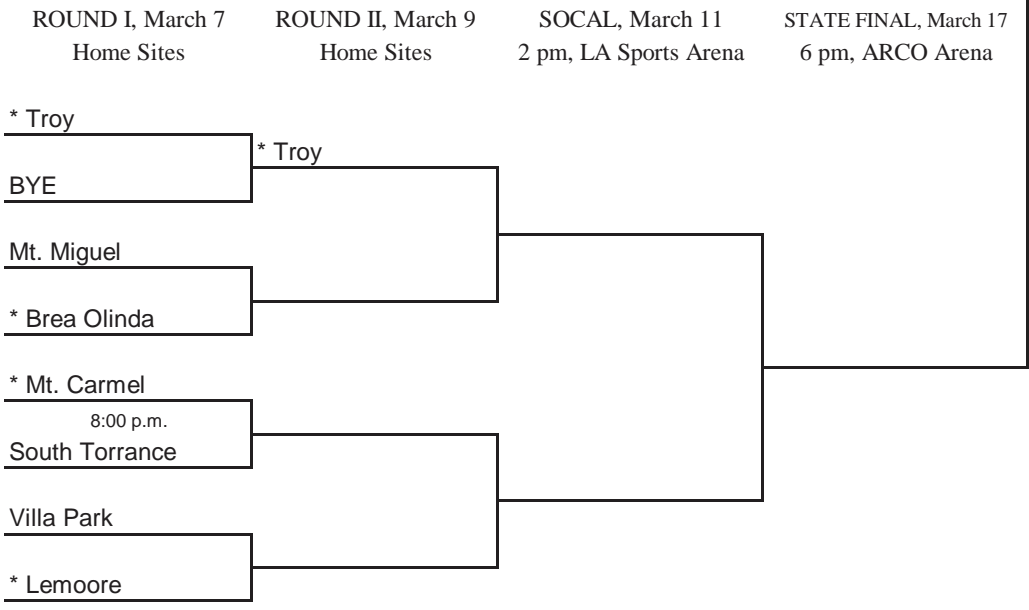

2006 CIF STATE BASKETBALL CHAMPIONSHIPS SOUTHERN CALIFORNIA - GIRLS DIVISION II

Seeded Teams	Host Priority	
1 Troy	1 Troy, Fullerton (SS) 30-1	5 Villa Park (SS) 29-2
2 Villa Park	2 Mt. Carmel, San Diego (SDS) 27-6	6 Mt. Miguel, Spring Valley (SDS) 24-7
3 Mt. Carmel	3 Brea Olinda, Brea (SS) 20-11	7 South Torrance (SS) 27-10
4 Brea Olinda	4 Lemoore (CS) 23-7	8 BYE

* Indicates host team. Game played at host school at 7 pm, unless otherwise indicated.
In SoCal only, host school determined by host priority in first round and seeding in second round.