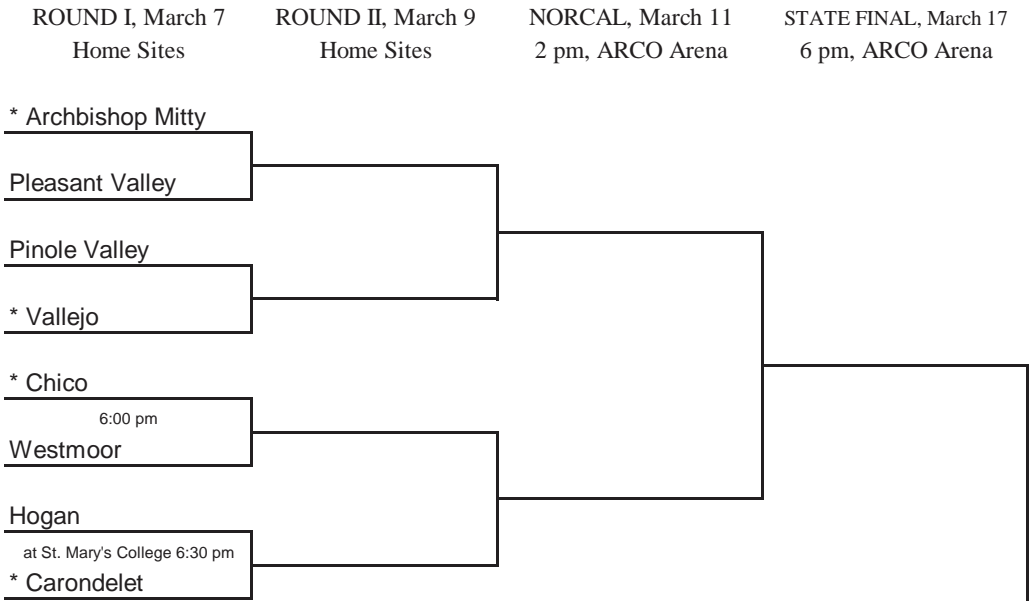

2006 CIF STATE BASKETBALL CHAMPIONSHIPS NORTHERN CALIFORNIA - GIRLS DIVISION II

www.cifstate.org

Seeded Teams	Host Priority	
1 Archbishop Mitty	1 Archbishop Mitty, San Jose (CCS) 28-2	5 Pinole Valley, Pinole (NCS) 28-1
2 Carondelet	2 Carondelet, Concord (NCS) 26-3	6 Westmoor, Daly City (CCS) 27-6
3 Chico	3 Chico (NS) 26-2	7 Hogan, Vallejo (SJS) 18-11
4 Vallejo	4 Vallejo (SJS) 22-7	8 Pleasant Valley, Chico (NS) 19-8