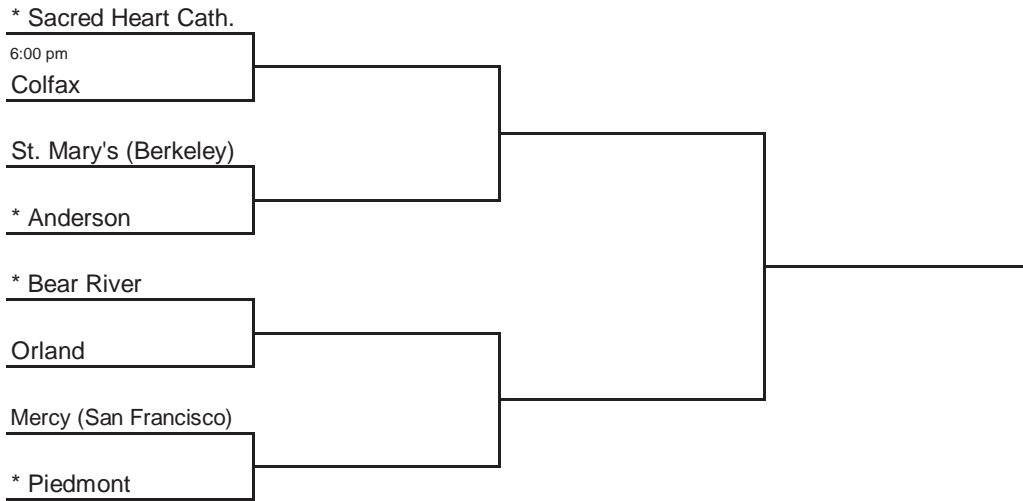

2006 CIF STATE BASKETBALL CHAMPIONSHIPS NORTHERN CALIFORNIA - GIRLS DIVISION IV

www.cifstate.org

ROUND I, March 7 Home Sites	ROUND II, March 9 Home Sites	NORCAL, March 11 5 pm, Delta College	STATE FINAL, March 17 4 pm, ARCO Arena

Seeded Teams	Host Priority	
1 Sacred Heart Cath.	1 Sacred Heart Cathedral, SF (CCS) 28-2	5 St. Mary's, Berkeley (NCS) 20-12
2 Piedmont	2 Piedmont (NCS) 27-4	6 Orland (NS) 20-8
3 Bear River	3 Bear River, Grass Valley (SJS) 23-7	7 Mercy, San Francisco (CCS) 27-4
4 Anderson	4 Anderson (NS) 20-9	8 Colfax (SJS) 26-5

2006 CIF STATE BASKETBALL CHAMPIONSHIPS SOUTHERN CALIFORNIA - GIRLS DIVISION IV

ROUND I, March 7 Home Sites	ROUND II, March 9 Home Sites	SOCAL, March 11 5 pm, Cal State Fullerton	STATE FINAL, March 17 4 pm, ARCO Arena