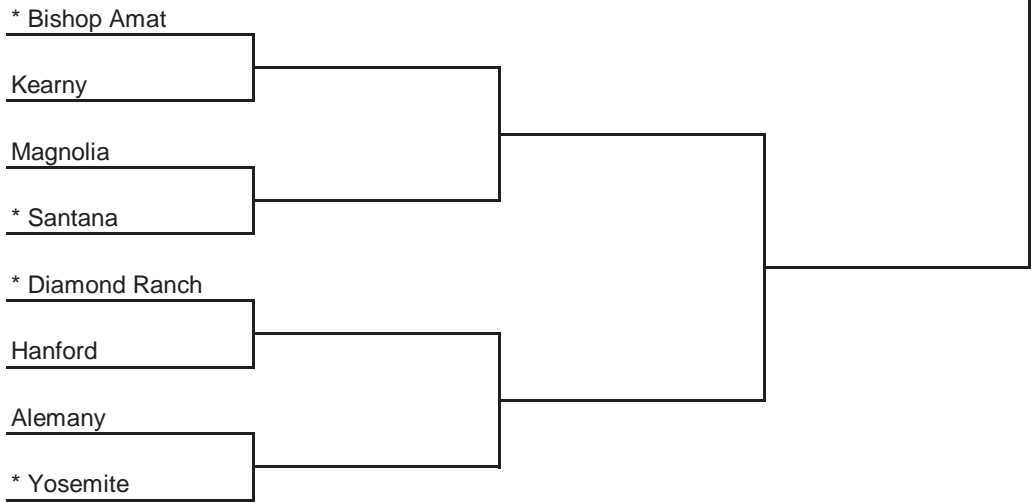

Seeded Teams 1 Bishop Amat 2 Yosemite 3 Diamond Ranch 4 Santana	Host Priority 1 Bishop Amat, La Puente (SS) 31-1 2 Yosemite, Oakhurst (CS) 33-2 3 Diamond Ranch, Pomona (SS) 28-4 4 Santana, Santee (SDS) 20-9	5 Magnolia, Anaheim (SS) 21-10 6 Hanford (CS) 22-8 7 Alemany, Mission Hills (SS) 19-7 8 Kearney, San Diego (SDS) 15-13

* Indicates host team. Game played at host school at 7 pm, unless otherwise indicated.
In SoCal only, host school determined by host priority in first round and seeding in second round.