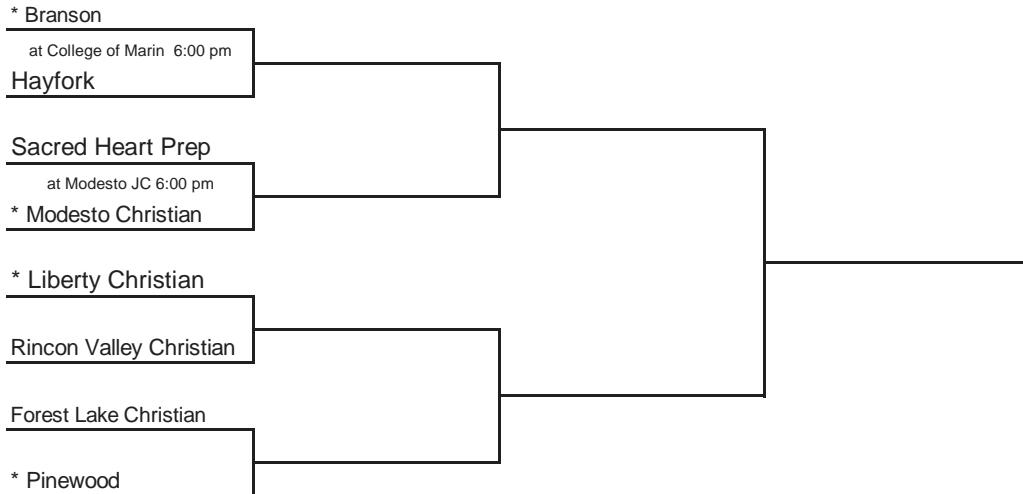

2006 CIF STATE BASKETBALL CHAMPIONSHIPS NORTHERN CALIFORNIA - GIRLS DIVISION V

www.cifstate.org

ROUND I, March 7 Home Sites	ROUND II, March 9 Home Sites	NORCAL, March 11 1 pm, Delta College	STATE FINAL, March 18 9:30 am, ARCO Arena

Seeded Teams

- 1 Branson
- 2 Pinewood
- 3 Liberty Christian
- 4 Modesto Christian

Host Priority

1 Branson, Ross (NCS) 28-4	5 Sacred Heart Prep, Atherton (CCS) 13-16
2 Pinewood, Los Altos Hills (CCS) 20-8	6 Rincon Valley Chr., Santa Rosa (NCS) 29-3
3 Liberty Christian (NS) 30-0	7 Forest Lake Christian, Auburn (SJS) 23-7
4 Modesto Chr., Modesto (SJS) 26-6	8 Hayfork (NS) 28-2

2006 CIF STATE BASKETBALL CHAMPIONSHIPS SOUTHERN CALIFORNIA - GIRLS DIVISION V

ROUND I, March 7 Home Sites	ROUND II, March 9 Home Sites	SOCAL, March 11 1 pm, Cal State Fullerton	STATE FINAL, March 18 9:30 am, ARCO Arena