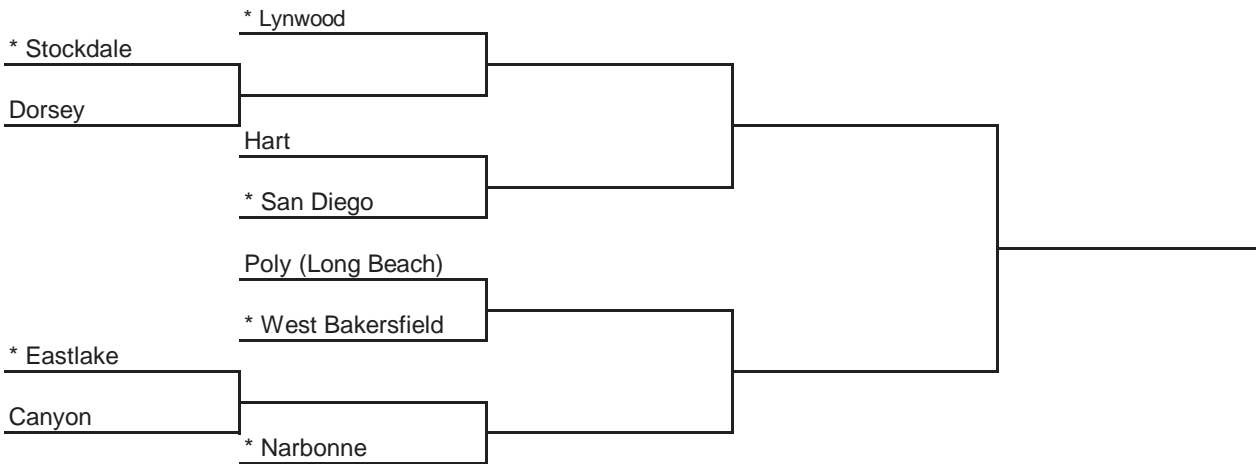

STATE FINAL, March 18
6 pm, ARCO Arena

Seeded Teams

- 1 San Ramon Valley
- 2 Sheldon
- 3 Castlemont
- 4 Milpitas

Host Priority

- 1 San Ramon Valley, Danville (NCS) 23-7
- 2 Sheldon, Sacramento (SJS) 23-8
- 3 Castlemont, Oakland (OS) 18-11
- 4 Milpitas (CCS) 20-6
- 5 Lowell, San Francisco (SFS) 23-8
- 6 Napa (SJS) 29-2
- 7 Berkeley (NCS) 18-11
- 8 Menlo-Atherton, Atherton (CCS) 22-7
- 9 Oakland Tech, Oakland (OS) 15-9
- 10 Washington, San Francisco (SFS) 23-7

2006 CIF STATE BASKETBALL CHAMPIONSHIPS SOUTHERN CALIFORNIA - GIRLS DIVISION I

ROUND I, March 6
Home Sites

ROUND I, March 7
Home Sites

ROUND II, March 9
Home Sites

SOCAL, March 11
6 pm, LA Sports Arena

STATE FINAL, March 18
6 pm, ARCO Arena

Seeded Teams

- 1 Lynwood
- 2 Narbonne
- 3 Poly (Long Beach)
- 4 San Diego

Host Priority

- 1 Lynwood (SS) 22-4
- 2 Narbonne, Harbor City (LAS) 23-6
- 3 San Diego (SDS) 30-2
- 4 West Bakersfield, Bakersfield (CS) 24-4
- 5 Poly, Long Beach (SS) 7-25
- 6 Hart, Newhall (SS) 27-4
- 7 Eastlake, Chula Vista (SDS) 23-7
- 8 Stockdale, Bakersfield (CS) 22-8
- 9 Dorsey, Los Angeles (LAS) 25-4
- 10 Canyon, Canyon Country (SS) 22-8