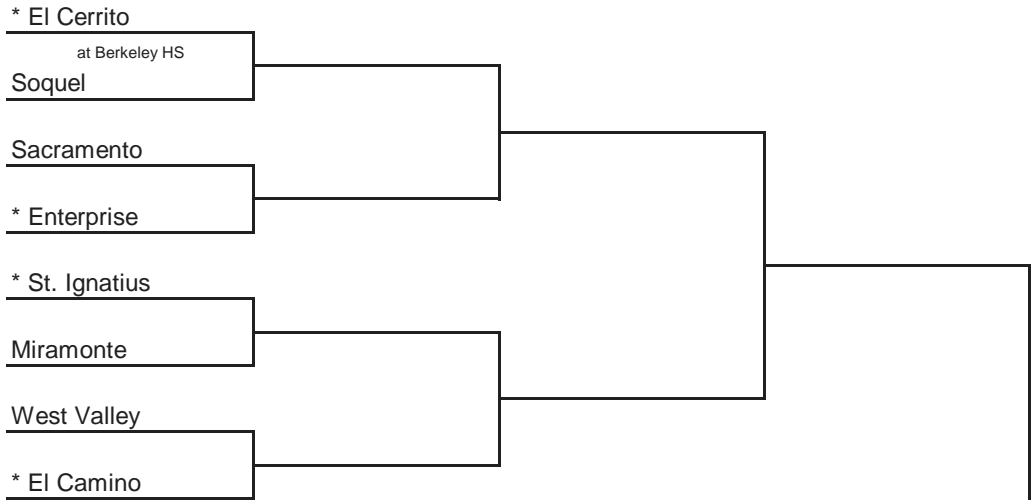

2006 CIF STATE BASKETBALL CHAMPIONSHIPS NORTHERN CALIFORNIA - GIRLS DIVISION III

www.cifstate.org

ROUND I, March 7 Home Sites	ROUND II, March 9 Home Sites	NORCAL, March 11 10 am, ARCO Arena	STATE FINAL, March 18 1 pm, ARCO Arena

Seeded Teams 1 El Cerrito 2 El Camino 3 St. Ignatius 4 Enterprise	Host Priority 1 El Cerrito (NCS) 26-4 2 El Camino, Sacramento (SJS) 27-4 3 St. Ignatius, San Francisco (CCS) 24-7 4 Enterprise, Redding (NS) 19-9	5 Sacramento (SJS) 29-3 6 Miramonte, Orinda (NCS) 23-6 7 West Valley, Cottonwood (NS) 20-3 8 Soquel (CCS) 25-6

2006 CIF STATE BASKETBALL CHAMPIONSHIPS SOUTHERN CALIFORNIA - GIRLS DIVISION III

ROUND I, March 7 Home Sites	ROUND II, March 9 Home Sites	SOCAL, March 11 10 am, LA Sports Arena	STATE FINAL, March 18 1 pm, ARCO Arena